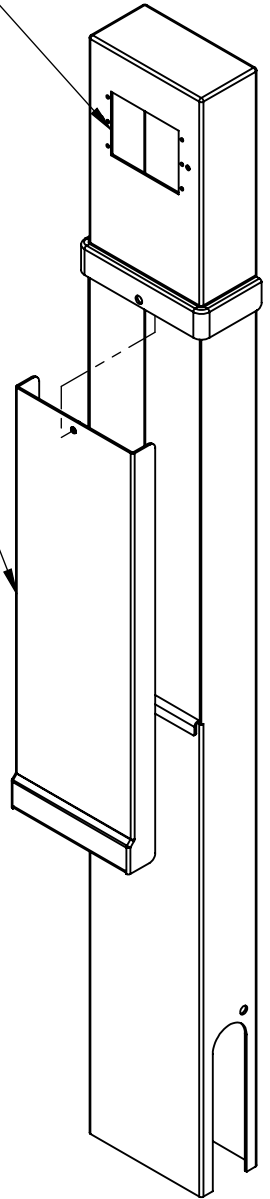

**1 GANG HORIZONTAL
OPENING**

**UNIVERSAL
COVER**

MATERIAL: 14GA STAINLESS STEEL

PEDOC

THE OUTDOOR ELECTRIC POWER SOLUTION

PART: 142HZ
DESCRIPTION: PEDOC Outlet Box Without Integral Base