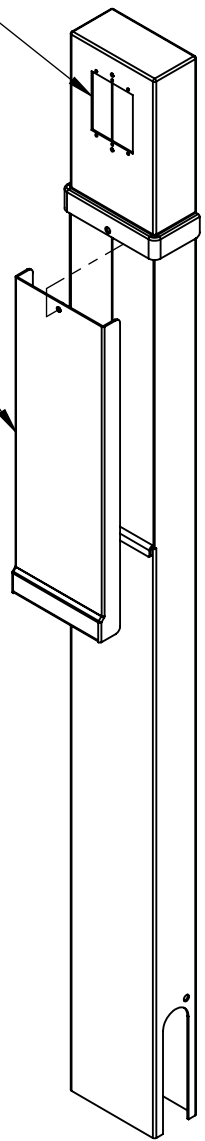

**1 GANG VERTICAL
OPENING**

**UNIVERSAL
COVER**

MATERIAL: 14GA STAINLESS STEEL

PEDOC

THE OUTDOOR ELECTRIC POWER SOLUTION

PART: 154V

DESCRIPTION: PEDOC Outlet Box Without Integral Base