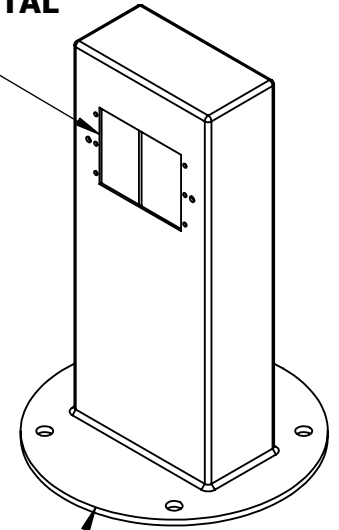

**1GANG HORIZONTAL
OPENING**

INTEGRAL BASE

MATERIAL:
 INTEGRAL BASE, 7GAUGE STAINLESS STEEL
 PEDESTAL, 14GAUGE STAINLESS STEEL

PART: 1P12HZ
DESCRIPTION: PEDOC Outlet Box w/Integral Base

PEDOC
 THE OUTDOOR ELECTRIC POWER SOLUTION