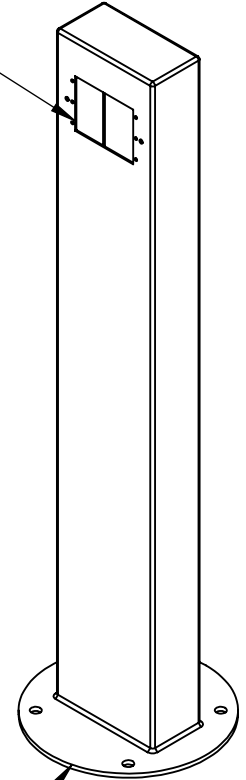

**1GANG HORIZONTAL
OPENING**

INTEGRAL BASE

MATERIAL:
 INTEGRAL BASE, 7GAUGE STAINLESS STEEL
 PEDESTAL, 14GAUGE STAINLESS STEEL

PART: 1P30HZ
DESCRIPTION: PEDOC Outlet Box w/Integral Base

PEDOC
 THE OUTDOOR ELECTRIC POWER SOLUTION