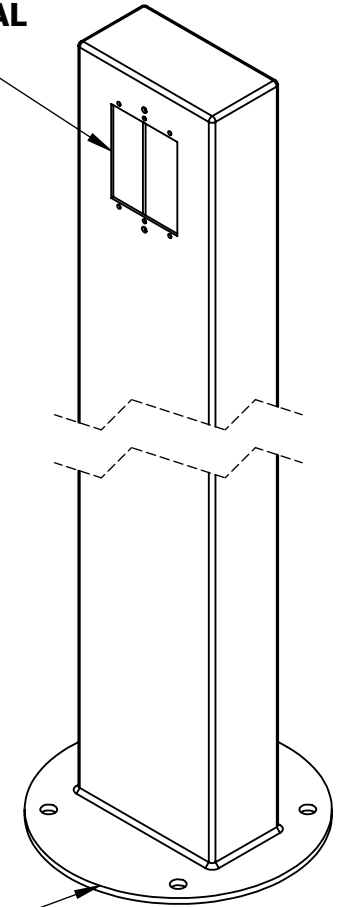

**1GANG VERTICAL
OPENING**

INTEGRAL BASE

MATERIAL:
INTEGRAL BASE, 7GAUGE STAINLESS STEEL
PEDESTAL, 14GAUGE STAINLESS STEEL

PART: 1P48V
DESCRIPTION: PEDOC Outlet Box w/Integral Base

PEDOC
THE OUTDOOR ELECTRIC POWER SOLUTION