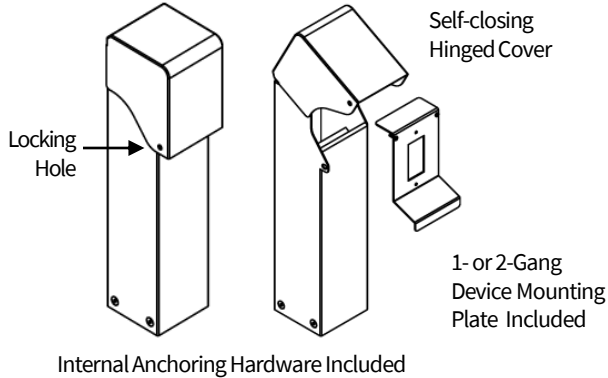

## Power Pedestal, 4x4 Flush Style, Hinged Cover, 1- and 2-Gang Surface Mount

**cULus Listed: Standard 1773. Rated NEMA 3R. ADA compliant heights available.**

### 4x4 Flush Style, Hinged Cover, 1- and 2-Gang, Surface Mount, 20 Amp Max

Free standing power pedestal perfect for areas with limited space. Aesthetically pleasing solution to safely and conveniently bring power to any outdoor location.

- Internal bracketing allows for flush mount applications
- Self-closing cover prevents ingress of water and debris
- Solid construction saves on costly repair and replacement maintenance
- Locking tab to protect against unwanted use
- Heavy stainless steel welded construction for maximum protection

### Specifications

Amperage	20 Amp max. rating
Material	304 Stainless Steel: 14-gauge body; optional upgrade to 316
Construction	Welded pedestal body, base, and weatherproof cover (lockable)
Finishes	Outdoor rated paint: black, gray, bronze, green, brown, custom; brushed stainless
Heights	12", 18", 24", 30"
Dimensions	4" wide by 4" deep pedestal with 4-1/4" wide by 5" deep cover
Devices	Not supplied; can accommodate 15 – 20 Amp weather-resistant devices
Device Mount	Removable GFCI device mounting plate insert included
Cover	Auto-closing cover provides protection to meet while-in-use requirements
Hardware	Pre-installed SS grounding hardware; anchoring hardware included
Application	May be ordered with a divider for high and low voltage
Installation	Open base to accommodate two 1-1/2" conduit raceways
Additional	12" height for non-3-R installations only