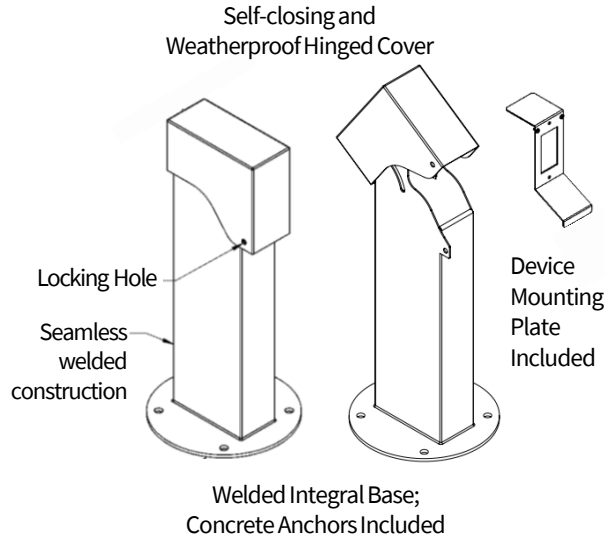

Specifications

Power Pedestal, 1-Gang, Hinged Cover Surface Mount

cULus Listed: Standard 1773. Rated NEMA 3R. ADA compliant heights available.

1-Gang, Hinged Cover, Surface Mount, 20 Amp Max

Long lasting, sleek and sturdy power pedestal solution to provide power to any outdoor location. Available in several heights and finishes to blend into any landscape. Perfect for holiday lighting, personal devices, golf cart charging and more.

- Quick and easy installation
- Self-closing cover prevents ingress of water and other outdoor elements
- Solid construction saves on costly repair and replacement maintenance
- Spacing between cover and pedestal to allow wiring to freely pass
- Locking mechanism prevents unwanted use
- Heavy stainless steel welded construction for maximum protection
- Pre-installed grounding hardware and concrete anchors included

Specifications

Amperage	20 Amp max. rating
Material	304 Stainless Steel: 14-gauge body, 7-gauge base; optional upgrade to 316
Construction	Welded pedestal body, base and weatherproof cover (lockable)
Finishes	Outdoor rated powder coat paint (standard and custom), brushed stainless
Heights	18", 24", 30", 36", 42", 48"
Dimensions	2-1/2" wide by 4" deep pedestal; 2-3/4" wide by 6" deep cover; 8" diameter base
Devices	Not supplied; can accept 15 – 20 Amp weather-resistant devices
Device Mount	Removable GFCI device mounting plate insert included
Cover	Auto-closing cover provides protection to meet while-in-use requirements
Hardware	Pre-installed SS grounding hardware; anchoring hardware included
Customization	Custom powder coat options
Installation	Open base to accommodate two 1-1/2" conduit raceways