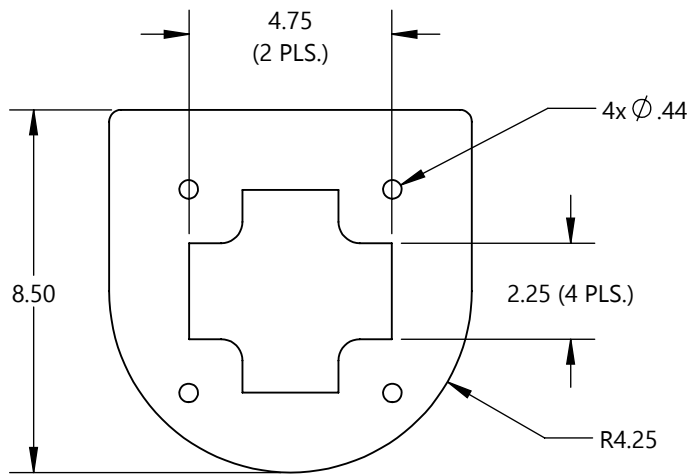

Description: Foundation Mounting Bracket

Material:
5052-H32 Aluminum
0.160" Thick

Part Number	Compatible Pedestal
PED0520-B	Part Numbers Beginning with 1P and 2P, Black
PED0520-BRZ	Part Numbers Beginning with 1P and 2P, Bronze