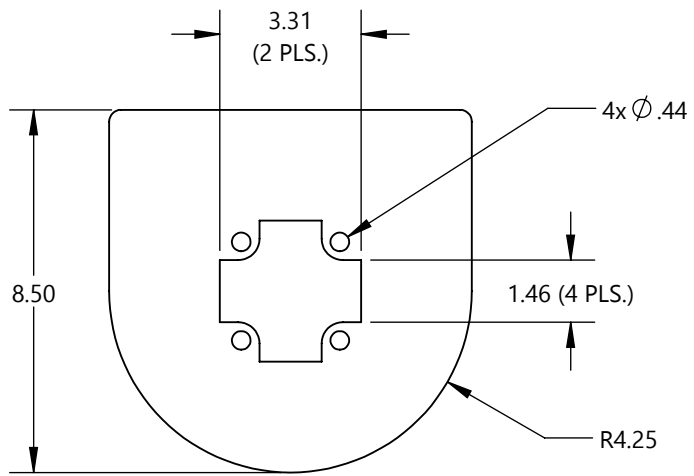

**Description:** Foundation Mounting Bracket

**Material:**  
5052-H32 Aluminum  
0.160" Thick

Part Number	Compatible Pedestal
PED0530-B	4x4 Flush Mount, Black
PED0530-BRZ	4x4 Flush Mount, Bronze