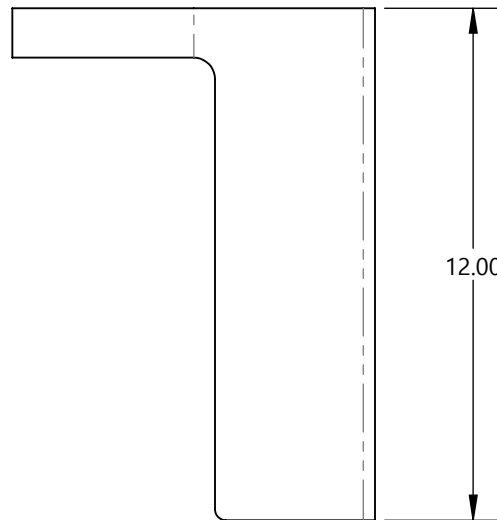

**Description:** Foundation Mounting Bracket

**Material:**  
5052-H32 Aluminum  
0.160" Thick

Part Number	Compatible Pedestal
PED0530-B	4x4 Flush Mount, Black
PED0530-BRZ	4x4 Flush Mount, Bronze