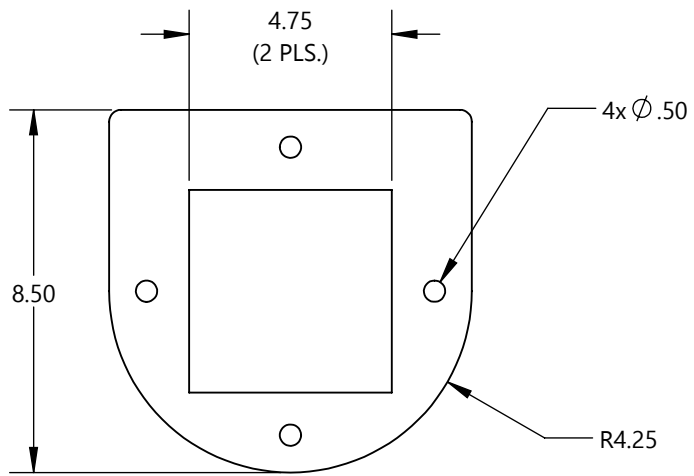

**Description:** Foundation Mounting Bracket

**Material:**  
5052-H32 Aluminum  
0.160" Thick

Part Number	Compatible Pedestal
PED0504-B	5x5 with Integral Base, Black
PED0504-BRZ	5x5 with Integral Base, Bronze