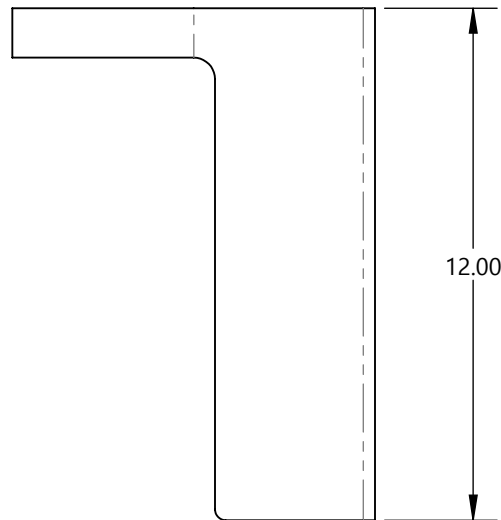

**Description:** Foundation Mounting Bracket

**Material:**  
5052-H32 Aluminum  
0.160" Thick

Part Number	Compatible Pedestal
PED0504-B	5x5 with Integral Base, Black
PED0504-BRZ	5x5 with Integral Base, Bronze