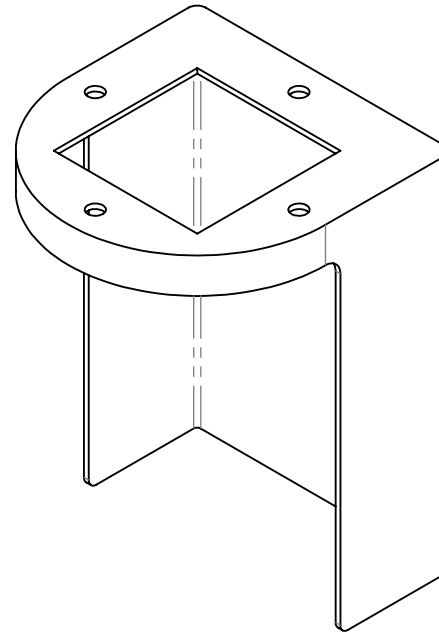

**Description:** Foundation Mounting Bracket

**Material:**  
5052-H32 Aluminum  
0.160" Thick

Part Number	Compatible Pedestal
PED0504-B	5x5 with Integral Base, Black
PED0504-BRZ	5x5 with Integral Base, Bronze