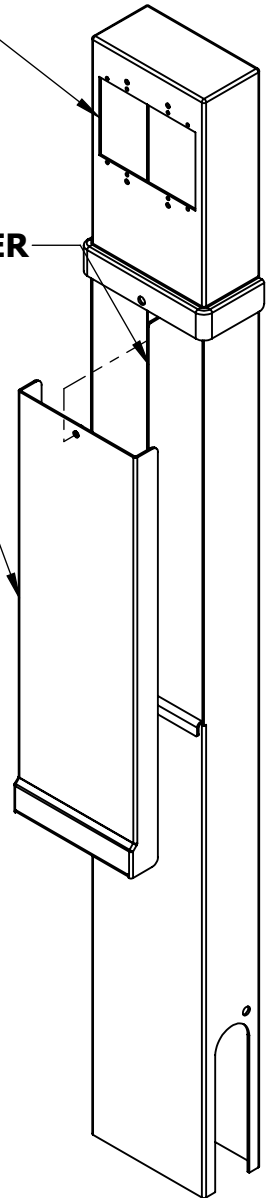

**2 GANG DIVIDED
OPENING**

CENTER DIVIDER

**UNIVERSAL
COVER**

MATERIAL: 14GA STAINLESS STEEL

PEDOC

THE OUTDOOR ELECTRIC POWER SOLUTION

PART: 242D

DESCRIPTION: PEDOC Outlet Box Without Integral Base