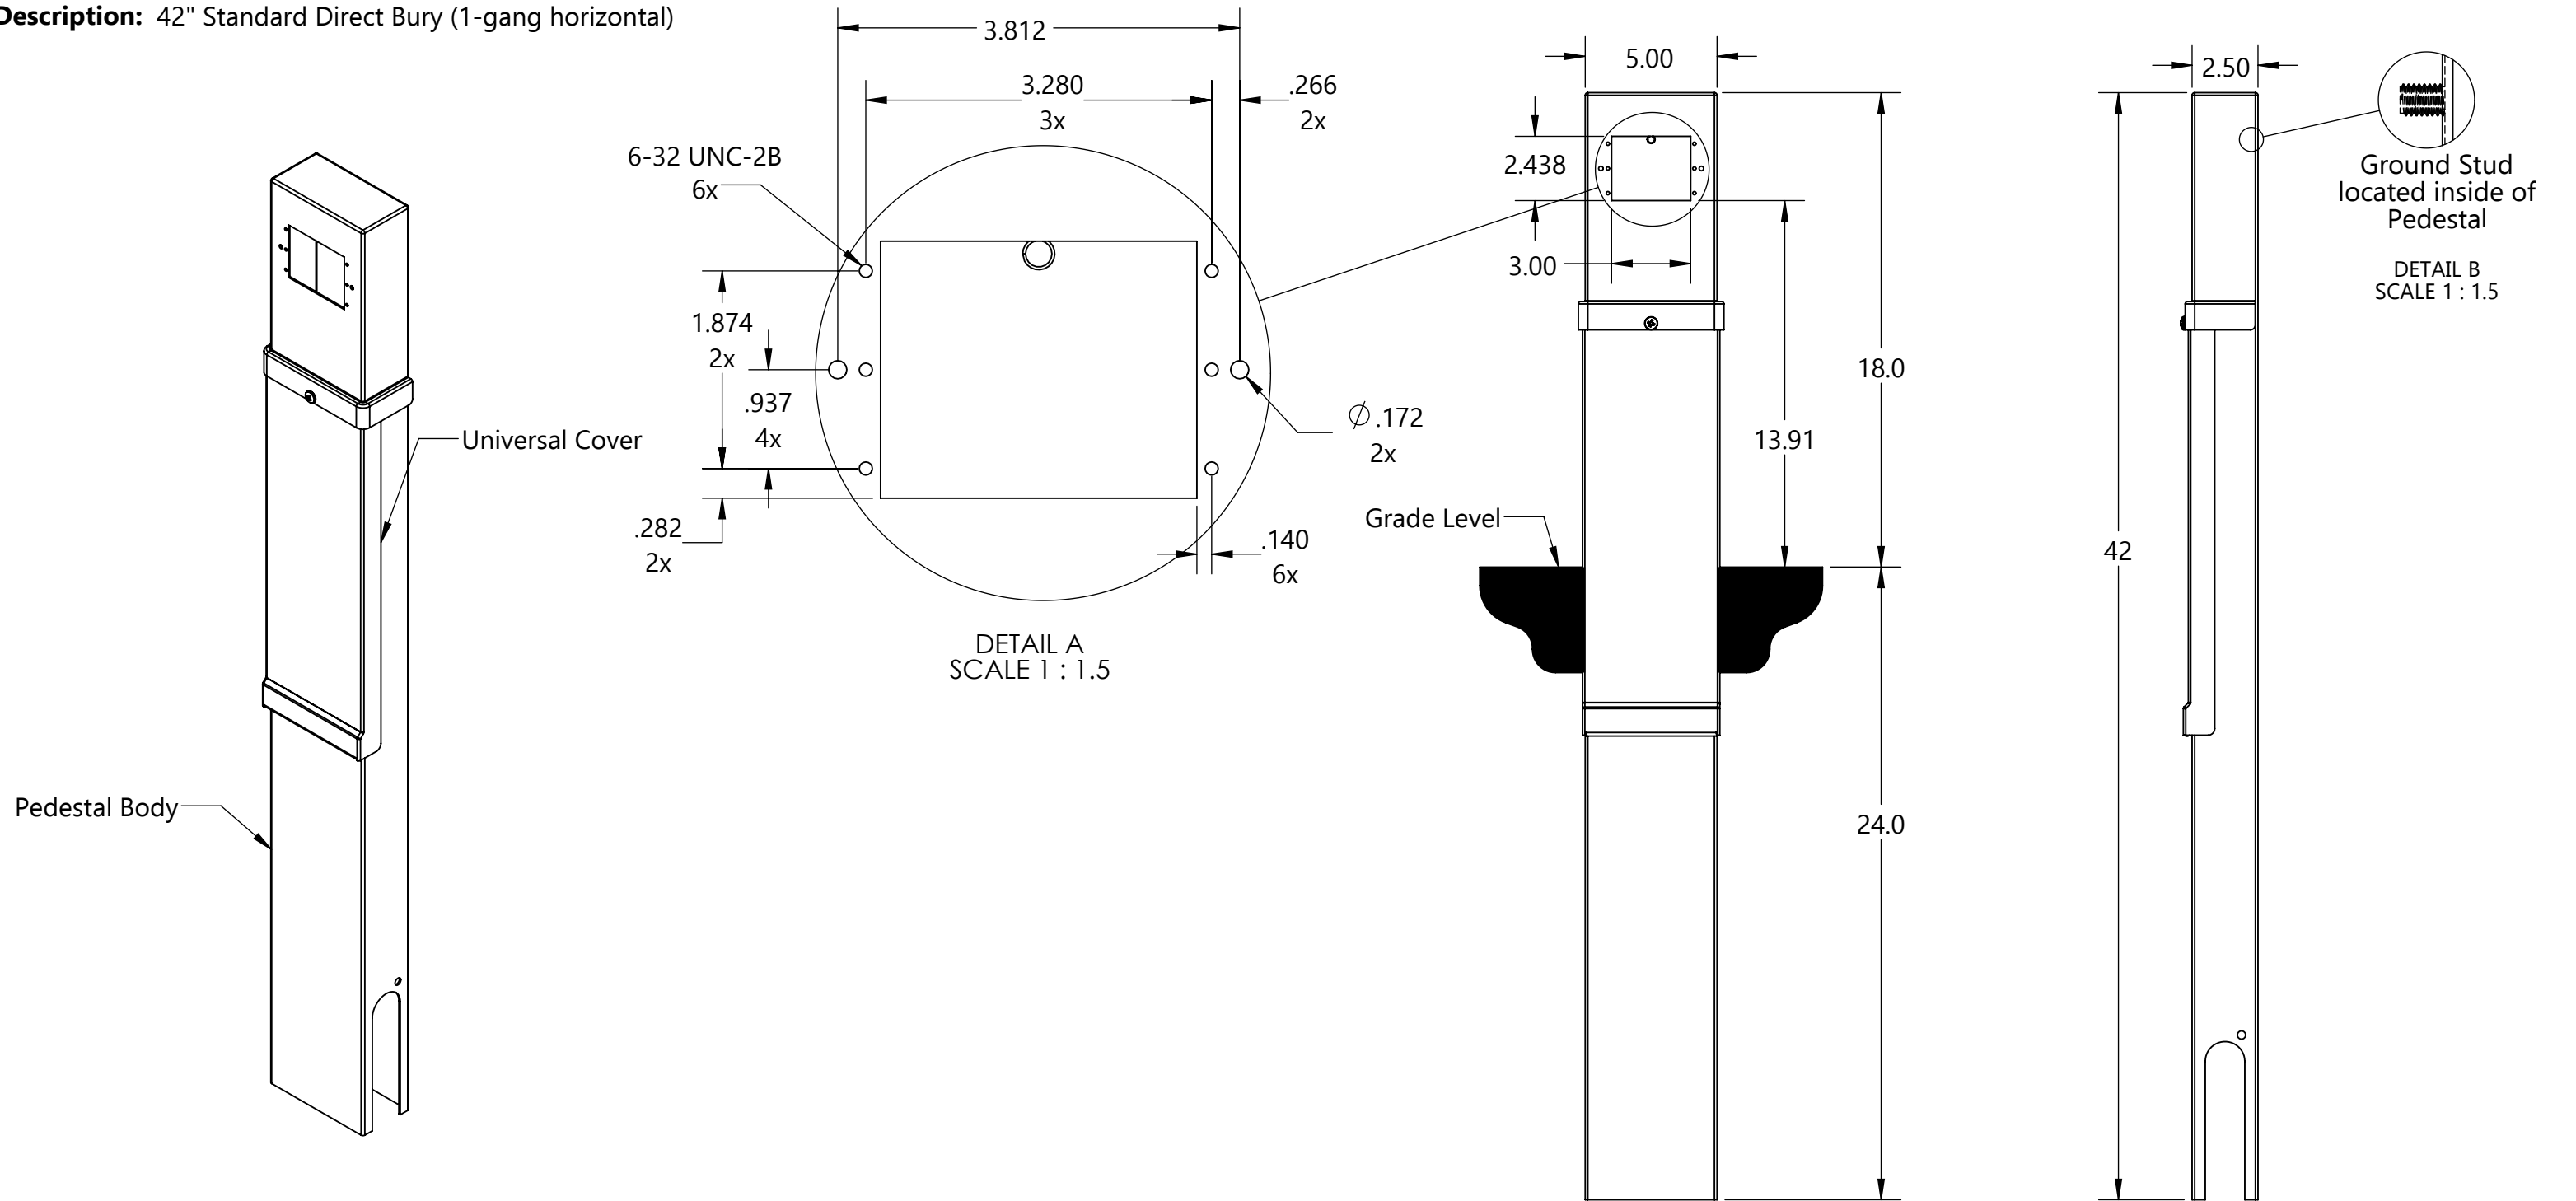

**Model Type:** Standard Direct Bury  
**Description:** 42" Standard Direct Bury (1-gang horizontal)

Part Numbers with Finish Indicated		Material	
Powder coated stainless steel			
Black (B)	142-C-HZ-B	Pedestal Body	14 gauge stainless steel
Gray (G)	142-C-HZ-G	Universal Cover	14 gauge stainless steel
Bronze (BRZ)	142-C-HZ-BRZ		
Green (GN)	142-C-HZ-GN		
Brown (BR)	142-C-HZ-BR		
Custom (CSTM)	142-C-HZ-CSTM (paint chip req'd)	Packaged Dimensions	5" x 8" x 45"
Brushed stainless steel	142-SS-HZ	Packaged Weight	16 Lbs.