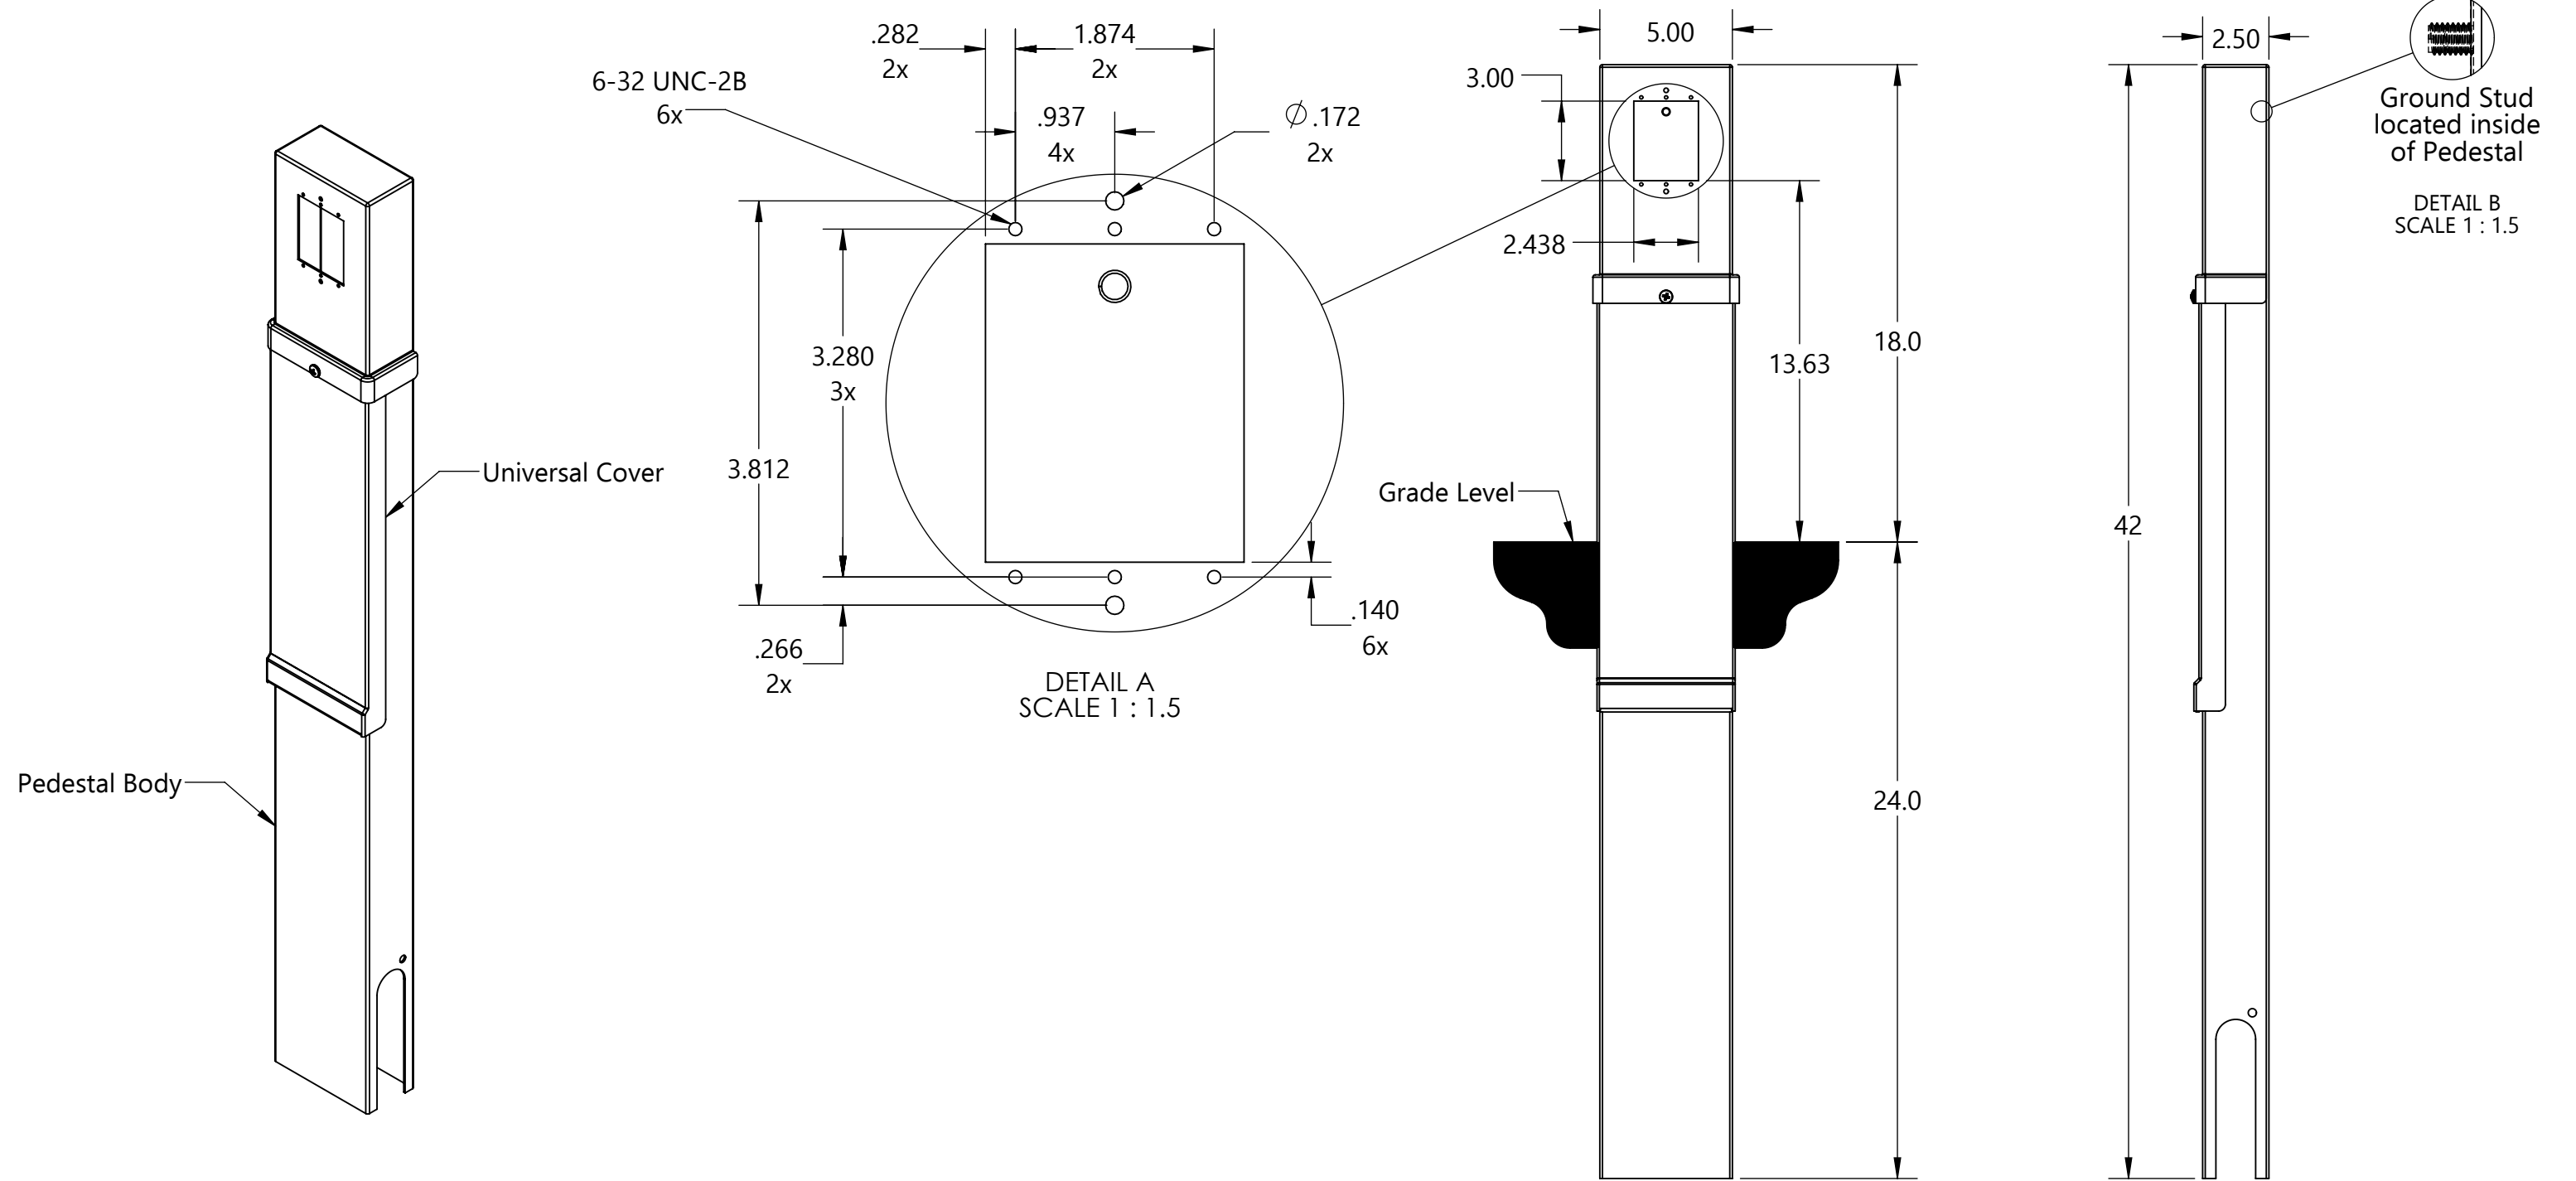

Model Type: Standard Direct Bury
Description: 42" Standard Direct Bury (1-gang vertical)

Part Numbers with Finish Indicated		Material	
Powder coated stainless steel			
Black (B)	142-C-V-B	Pedestal Body	14 gauge stainless steel
Gray (G)	142-C-V-G	Universal Cover	14 gauge stainless steel
Bronze (BRZ)	142-C-V-BRZ		
Green (GN)	142-C-V-GN		
Brown (BR)	142-C-V-BR		
Custom (CSTM)	142-C-V-CSTM (paint chip req'd)	Packaged Dimensions	5" x 8" x 45"
Brushed stainless steel	142-SS-V	Packaged Weight	16 Lbs.