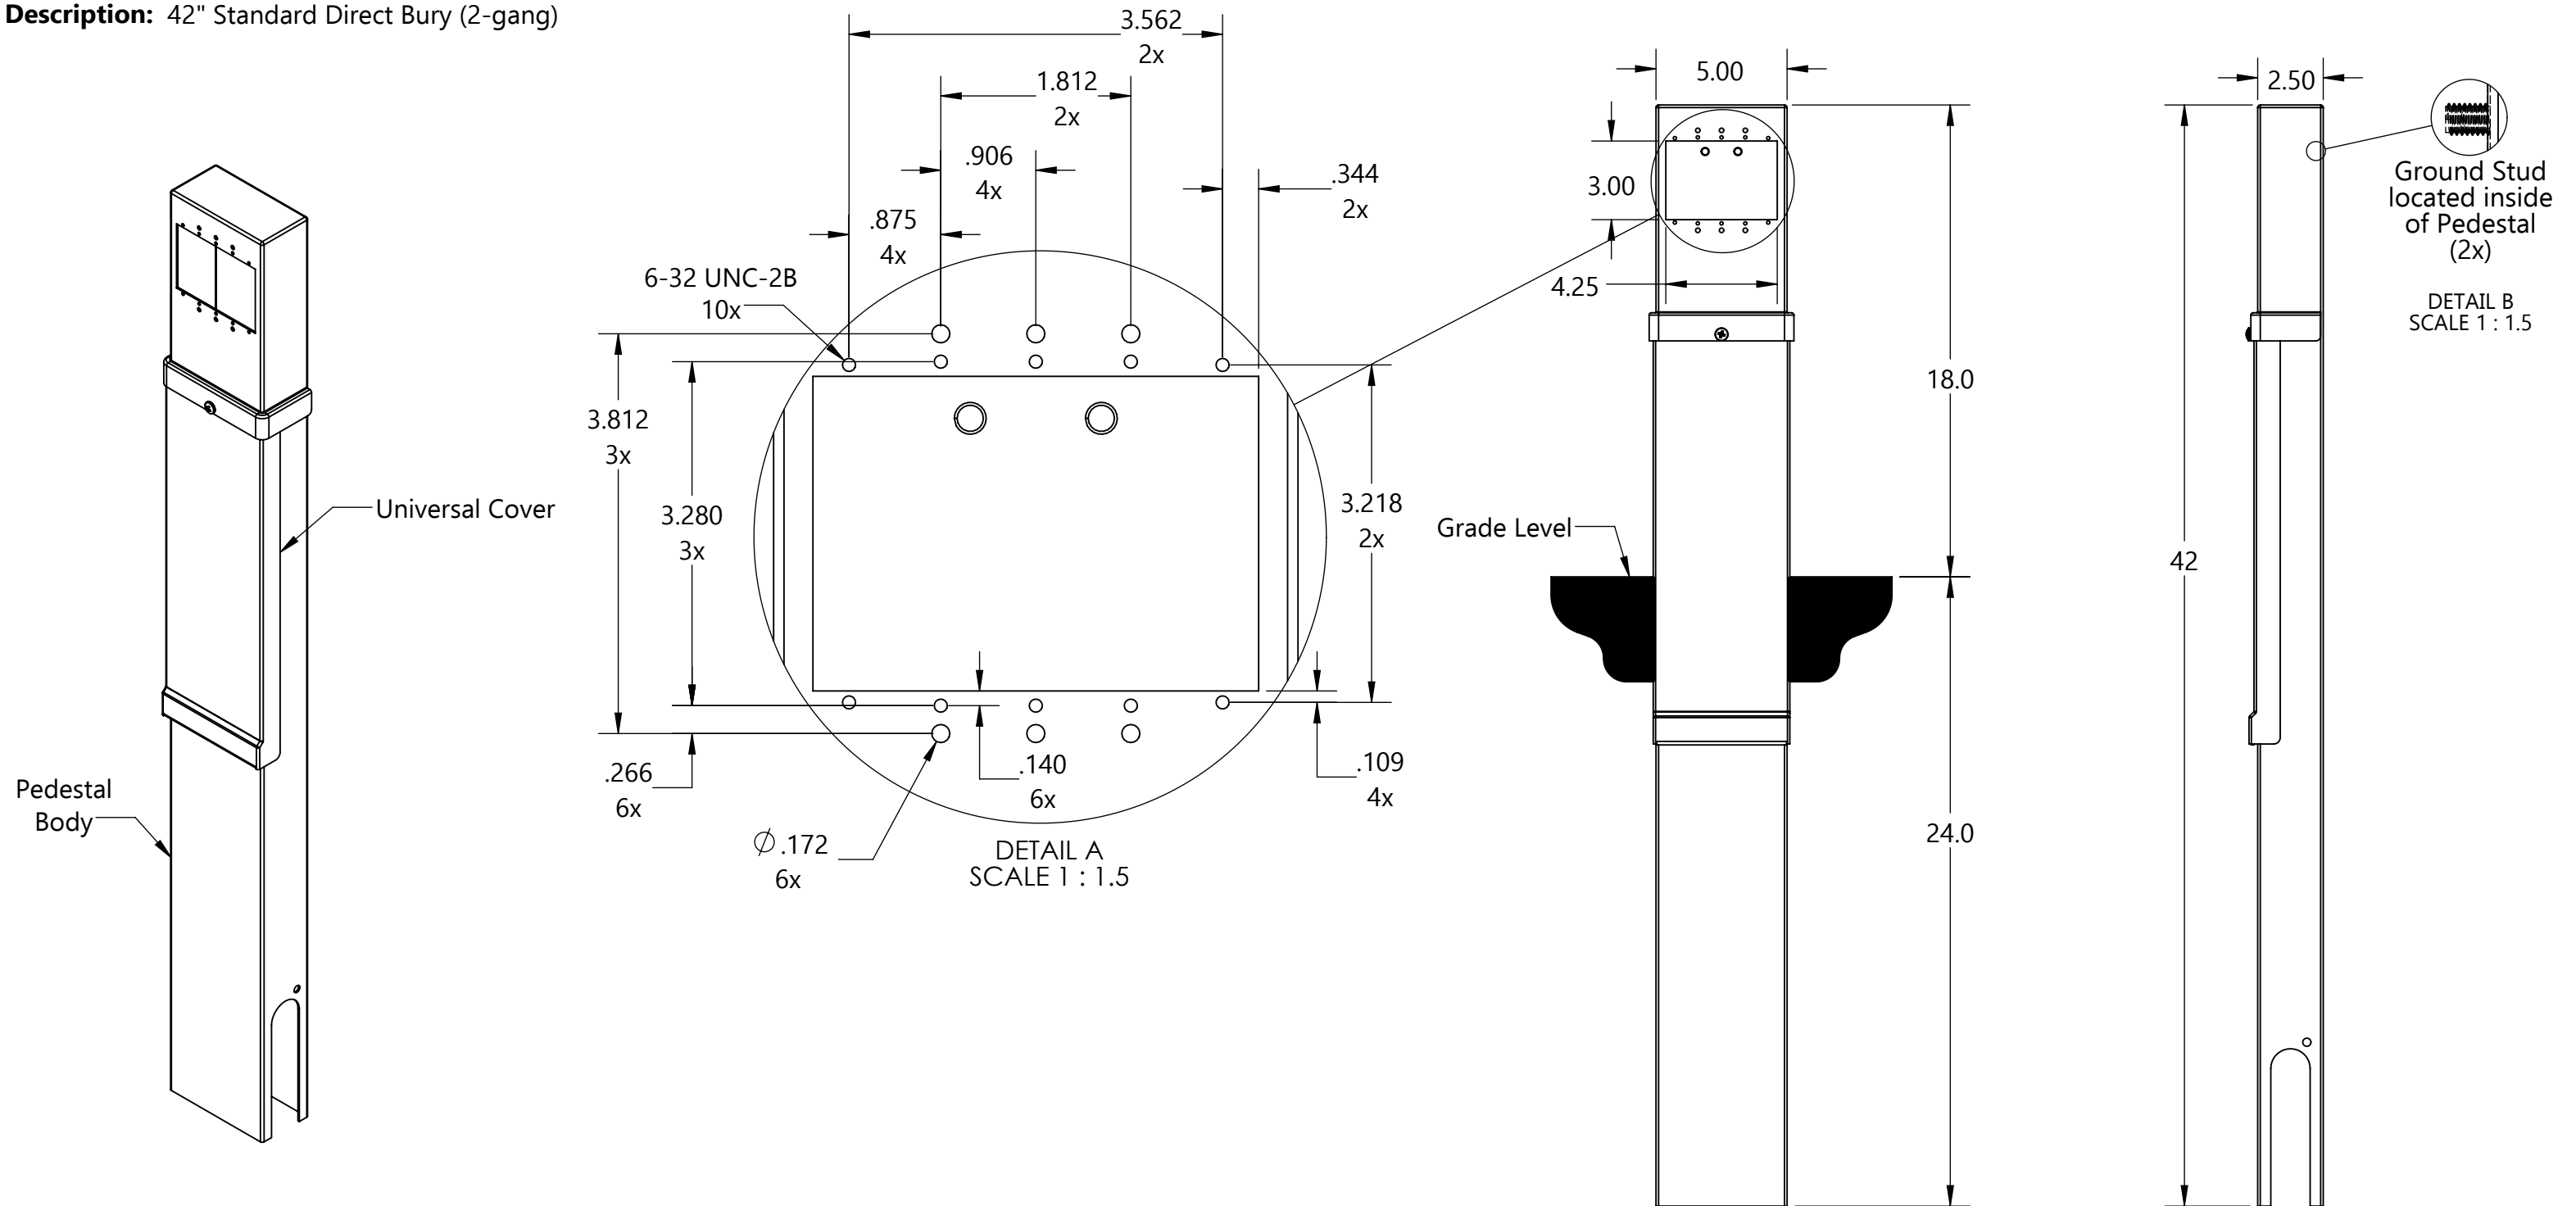

Model Type: Standard Direct Bury
Description: 42" Standard Direct Bury (2-gang)

Part Numbers with Finish Indicated		Material	
Powder coated stainless steel			
Black (B)	242-C-B	Pedestal Body	14 gauge stainless steel
Gray (G)	242-C-G	Universal Cover	14 gauge stainless steel
Bronze (BRZ)	242-C-BRZ		
Green (GN)	242-C-GN		
Brown (BR)	242-C-BR		
Custom (CSTM)	242-C-CSTM (paint chip req'd)	Packaged Dimensions	5" x 8" x 45"
Brushed stainless steel	242-SS	Packaged Weight	16 Lbs.