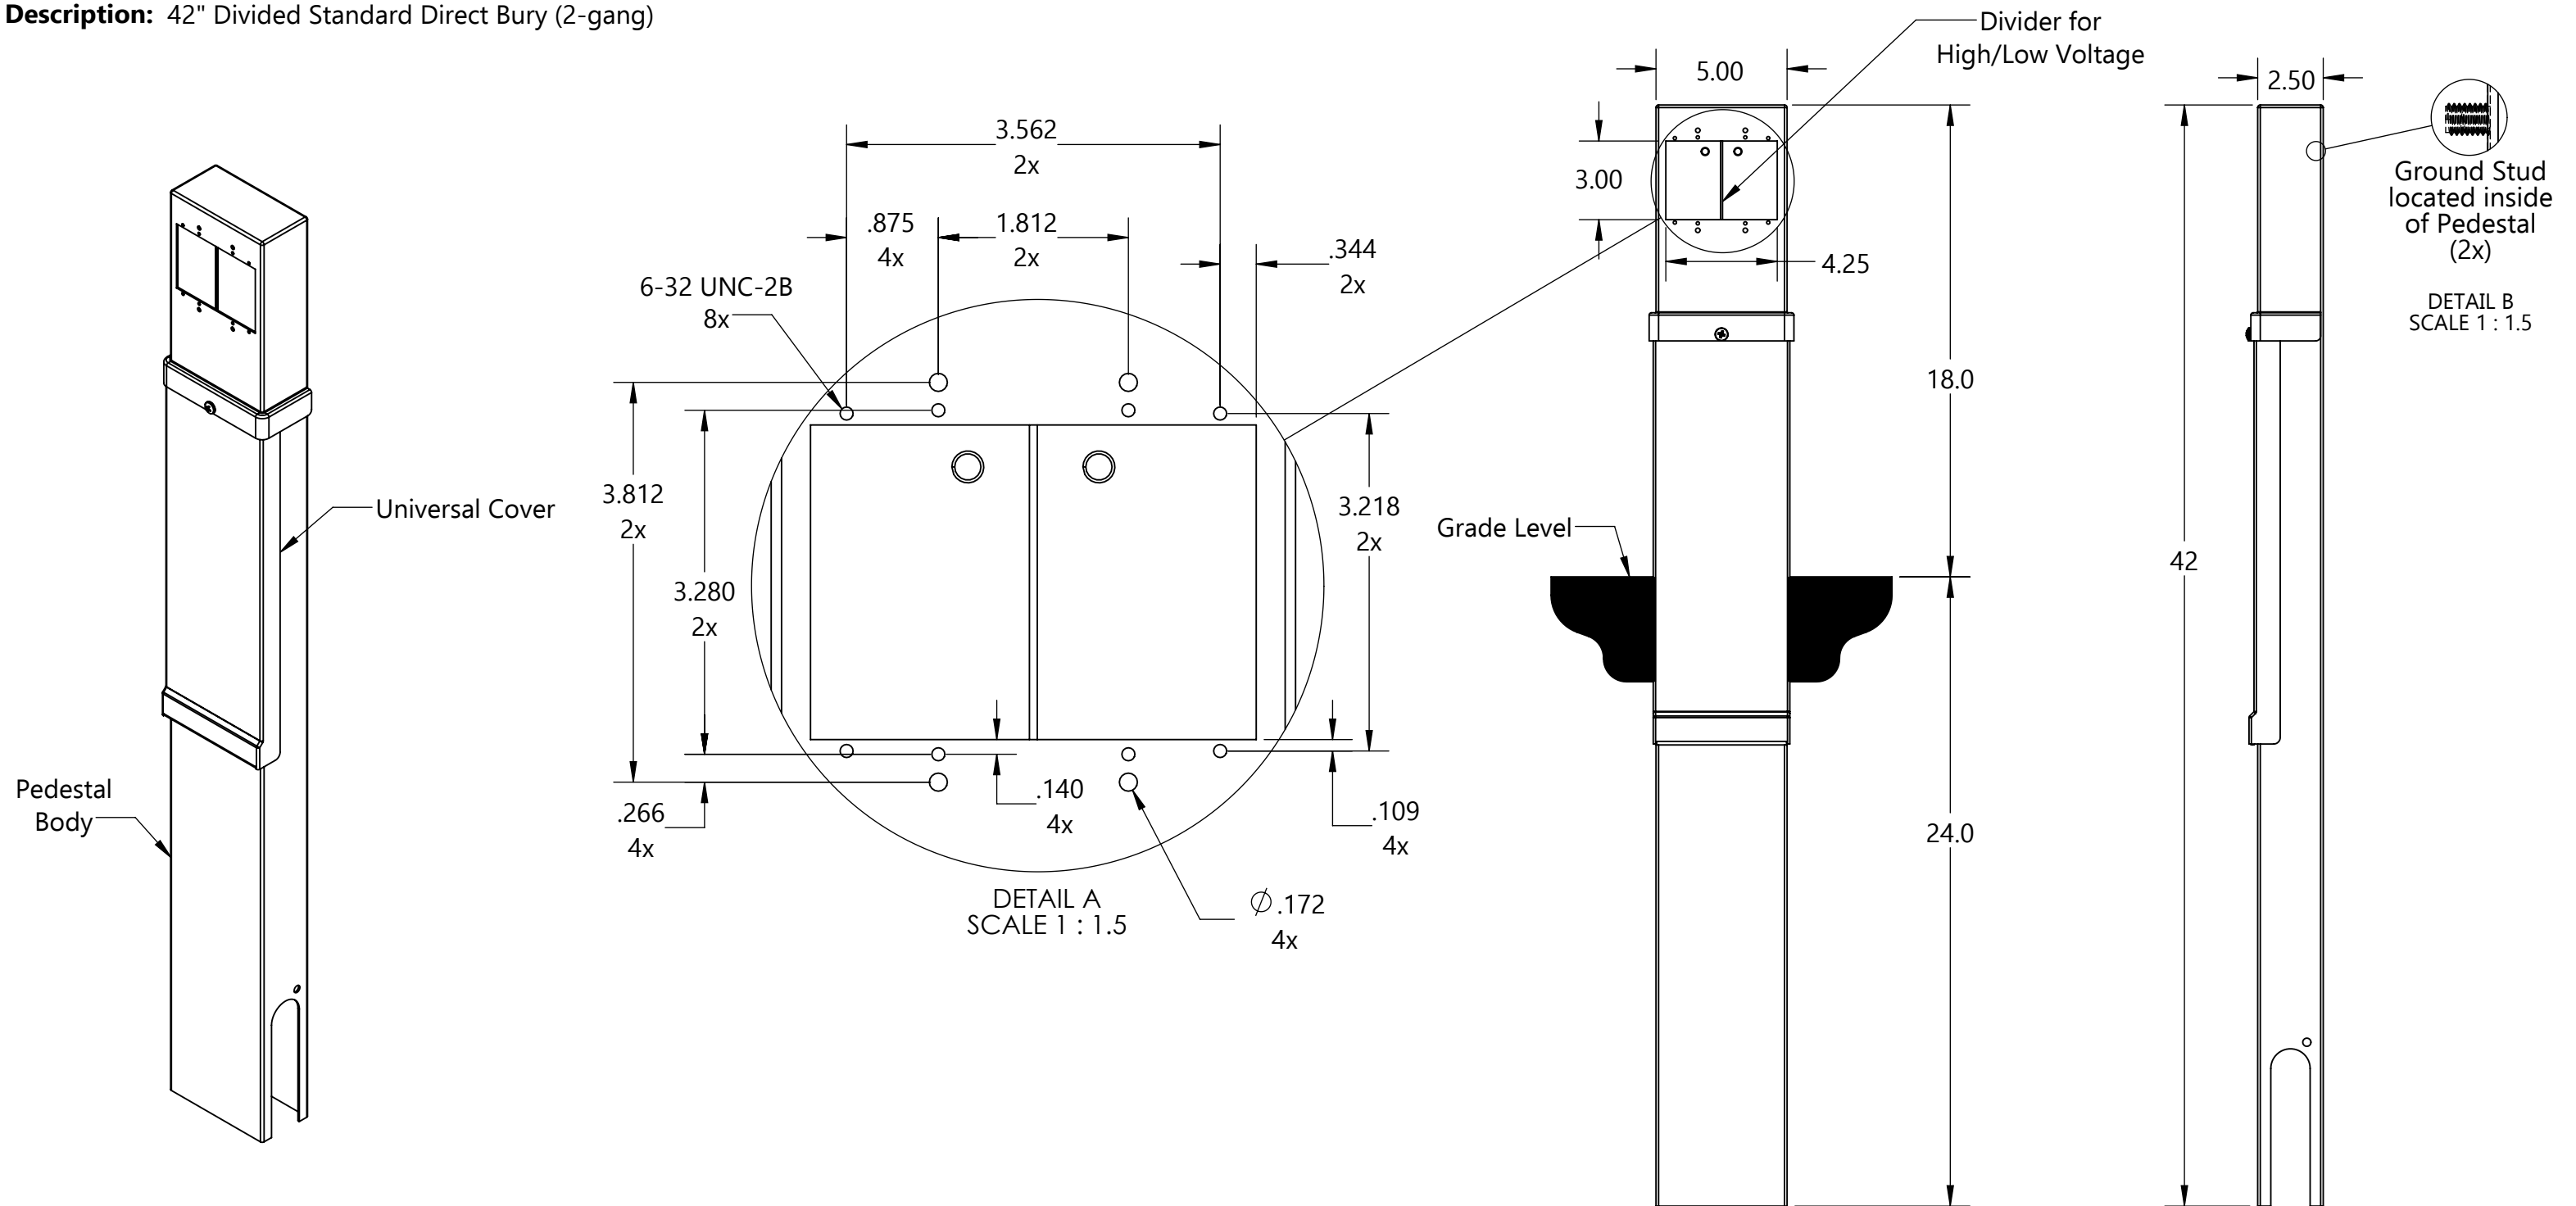

**Model Type:** Standard Direct Bury

**Description:** 42" Divided Standard Direct Bury (2-gang)

Part Numbers with Finish Indicated		Material	
Powder coated stainless steel			
Black (B)	242-C-D-B	Pedestal Body	14 gauge stainless steel
Gray (G)	242-C-D-G	Universal Cover	14 gauge stainless steel
Bronze (BRZ)	242-C-D-BRZ		
Green (GN)	242-C-D-GN		
Brown (BR)	242-C-D-BR		
Custom (CSTM)	242-C-D-CSTM (paint chip req'd)	Packaged Dimensions	5" x 8" x 45"
Brushed stainless steel	242-SS-D	Packaged Weight	18 Lbs.