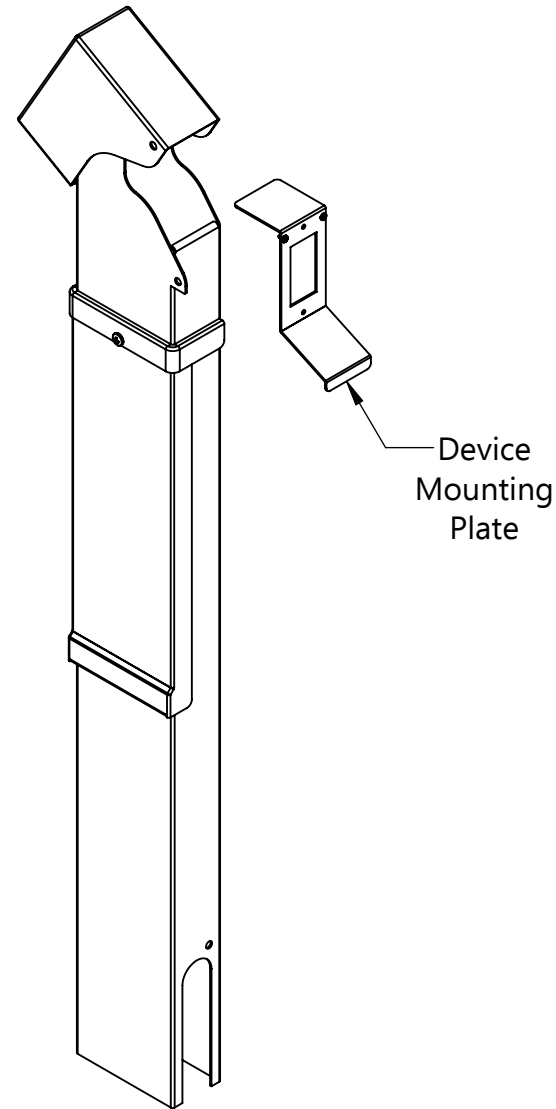

Model Type: Hinge Top Without Base: Direct Bury
Description: 42" Hinge Top Without Base: Direct Bury

Part Numbers with Finish Indicated		Material	
Powder coated stainless steel			
Black (B)	142-C-HT-B	Pedestal Body	14 gauge stainless steel
Gray (G)	142-C-HT-G	Hinged Cover	14 gauge stainless steel
Bronze (BRZ)	142-C-HT-BRZ	Device Mounting Plate	14 gauge stainless steel
Green (GN)	142-C-HT-GN	Universal Cover	14 gauge stainless steel
Brown (BR)	142-C-HT-BR		
Custom (CSTM)	142-C-HT-CSTM (paint chip req'd)	Packaged Dimensions	5" x 8" x 45"
Brushed stainless steel	142-SS-HT	Packaged Weight	18 Lbs.