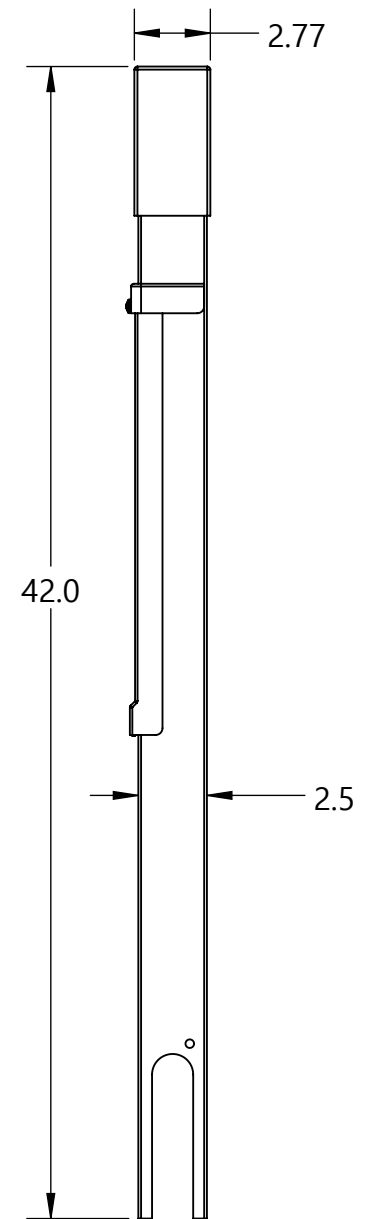

Model Type: Hinge Top Without Base: Direct Bury
Description: 42" Hinge Top Without Base: Direct Bury

Part Numbers with Finish Indicated		Material	
Powder coated stainless steel			
Black (B)	142-C-HT-B	Pedestal Body	14 gauge stainless steel
Gray (G)	142-C-HT-G	Hinged Cover	14 gauge stainless steel
Bronze (BRZ)	142-C-HT-BRZ	Device Mounting Plate	14 gauge stainless steel
Green (GN)	142-C-HT-GN	Universal Cover	14 gauge stainless steel
Brown (BR)	142-C-HT-BR		
Custom (CSTM)	142-C-HT-CSTM (paint chip req'd)	Packaged Dimensions	5" x 8" x 45"
Brushed stainless steel	142-SS-HT	Packaged Weight	18 Lbs.