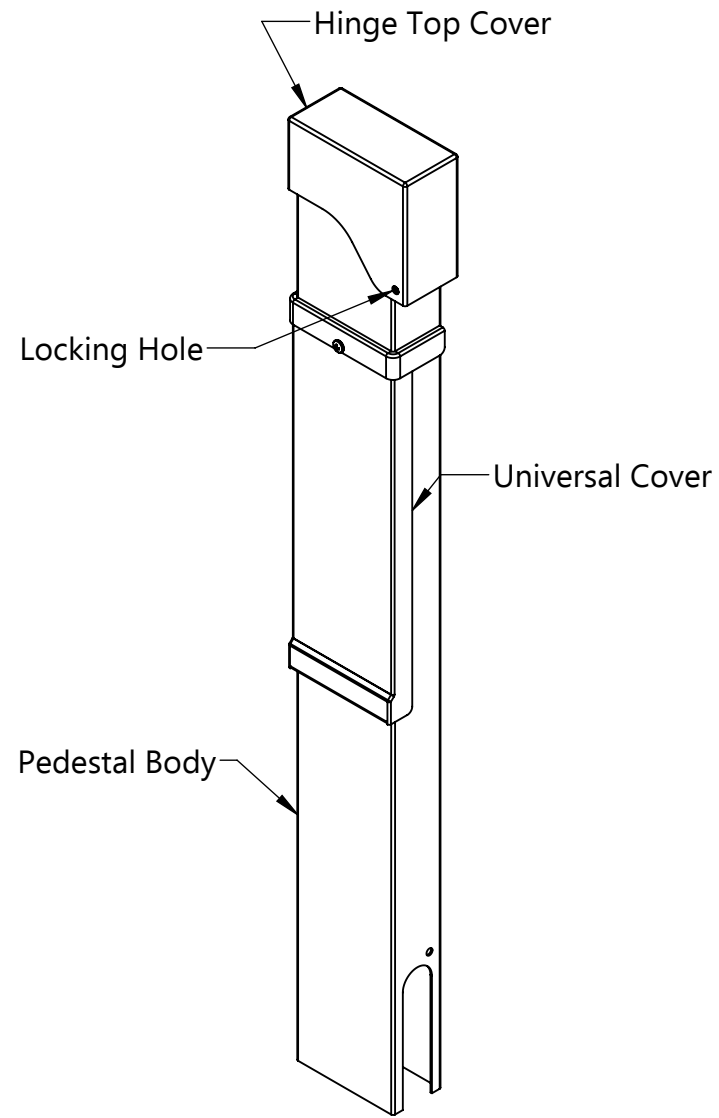

Model Type: Hinge Top Without Base: Direct Bury
Description: 42" Hinge Top Without Base: Direct Bury

Part Numbers with Finish Indicated		Material	
Powder coated stainless steel			
Black (B)	142-C-HT-B	Pedestal Body	14 gauge stainless steel
Gray (G)	142-C-HT-G	Hinged Cover	14 gauge stainless steel
Bronze (BRZ)	142-C-HT-BRZ	Device Mounting Plate	14 gauge stainless steel
Green (GN)	142-C-HT-GN	Universal Cover	14 gauge stainless steel
Brown (BR)	142-C-HT-BR		
Custom (CSTM)	142-C-HT-CSTM (paint chip req'd)	Packaged Dimensions	5" x 8" x 45"
Brushed stainless steel	142-SS-HT	Packaged Weight	18 Lbs.