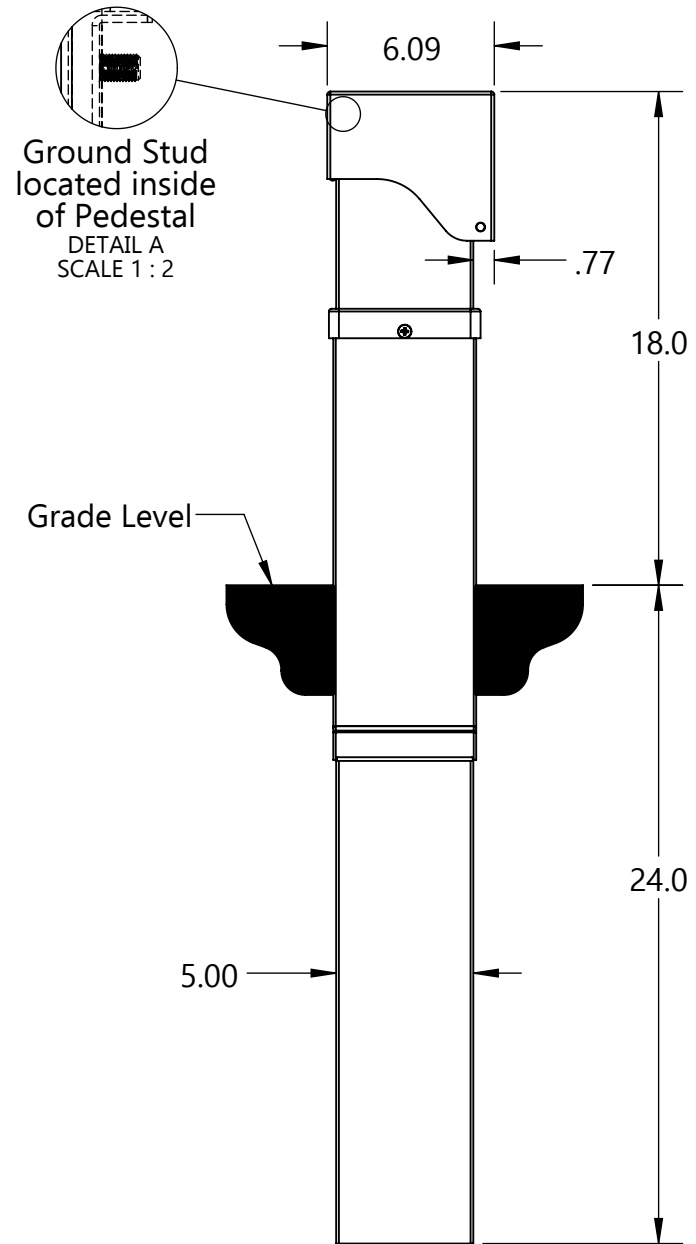

Model Type: Hinge Top Without Base: Direct Bury
Description: 42" Hinge Top Without Base: Direct Bury

Part Numbers with Finish Indicated		Material	
Powder coated stainless steel			
Black (B)	142-C-HT-B	Pedestal Body	14 gauge stainless steel
Gray (G)	142-C-HT-G	Hinged Cover	14 gauge stainless steel
Bronze (BRZ)	142-C-HT-BRZ	Device Mounting Plate	14 gauge stainless steel
Green (GN)	142-C-HT-GN	Universal Cover	14 gauge stainless steel
Brown (BR)	142-C-HT-BR		
Custom (CSTM)	142-C-HT-CSTM (paint chip req'd)	Packaged Dimensions	5" x 8" x 45"
Brushed stainless steel	142-SS-HT	Packaged Weight	18 Lbs.