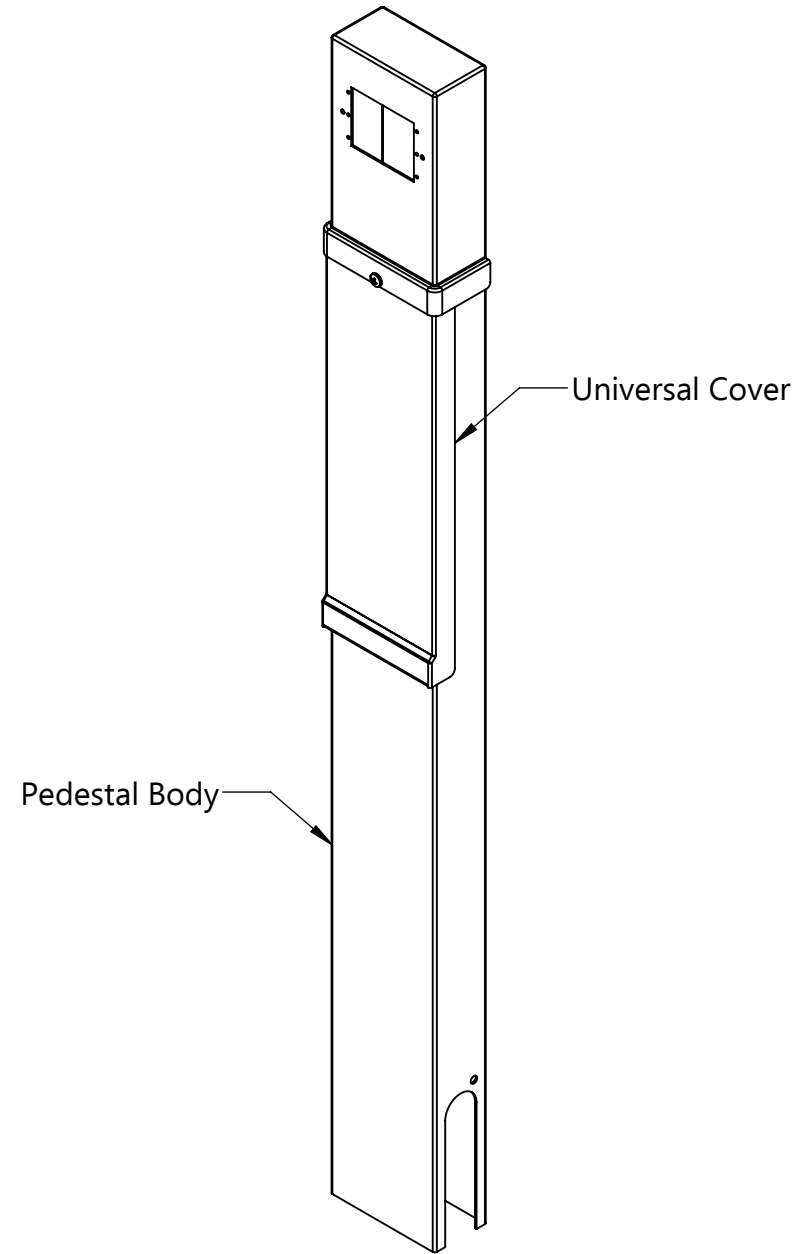

Model Type: Standard Direct Bury
Description: 48" Standard Direct Bury (1-gang horizontal)

Part Numbers with Finish Indicated		Material	
Powder coated stainless steel			
Black (B)	148-C-HZ-B	Pedestal Body	14 gauge stainless steel
Gray (G)	148-C-HZ-G	Universal Cover	14 gauge stainless steel
Bronze (BRZ)	148-C-HZ-BRZ		
Green (GN)	148-C-HZ-GN		
Brown (BR)	148-C-HZ-BR		
Custom (CSTM)	148-C-HZ-CSTM (paint chip req'd)	Packaged Dimensions	4" x 7" x 50"
Brushed stainless steel	148-SS-HZ	Packaged Weight	18 Lbs.