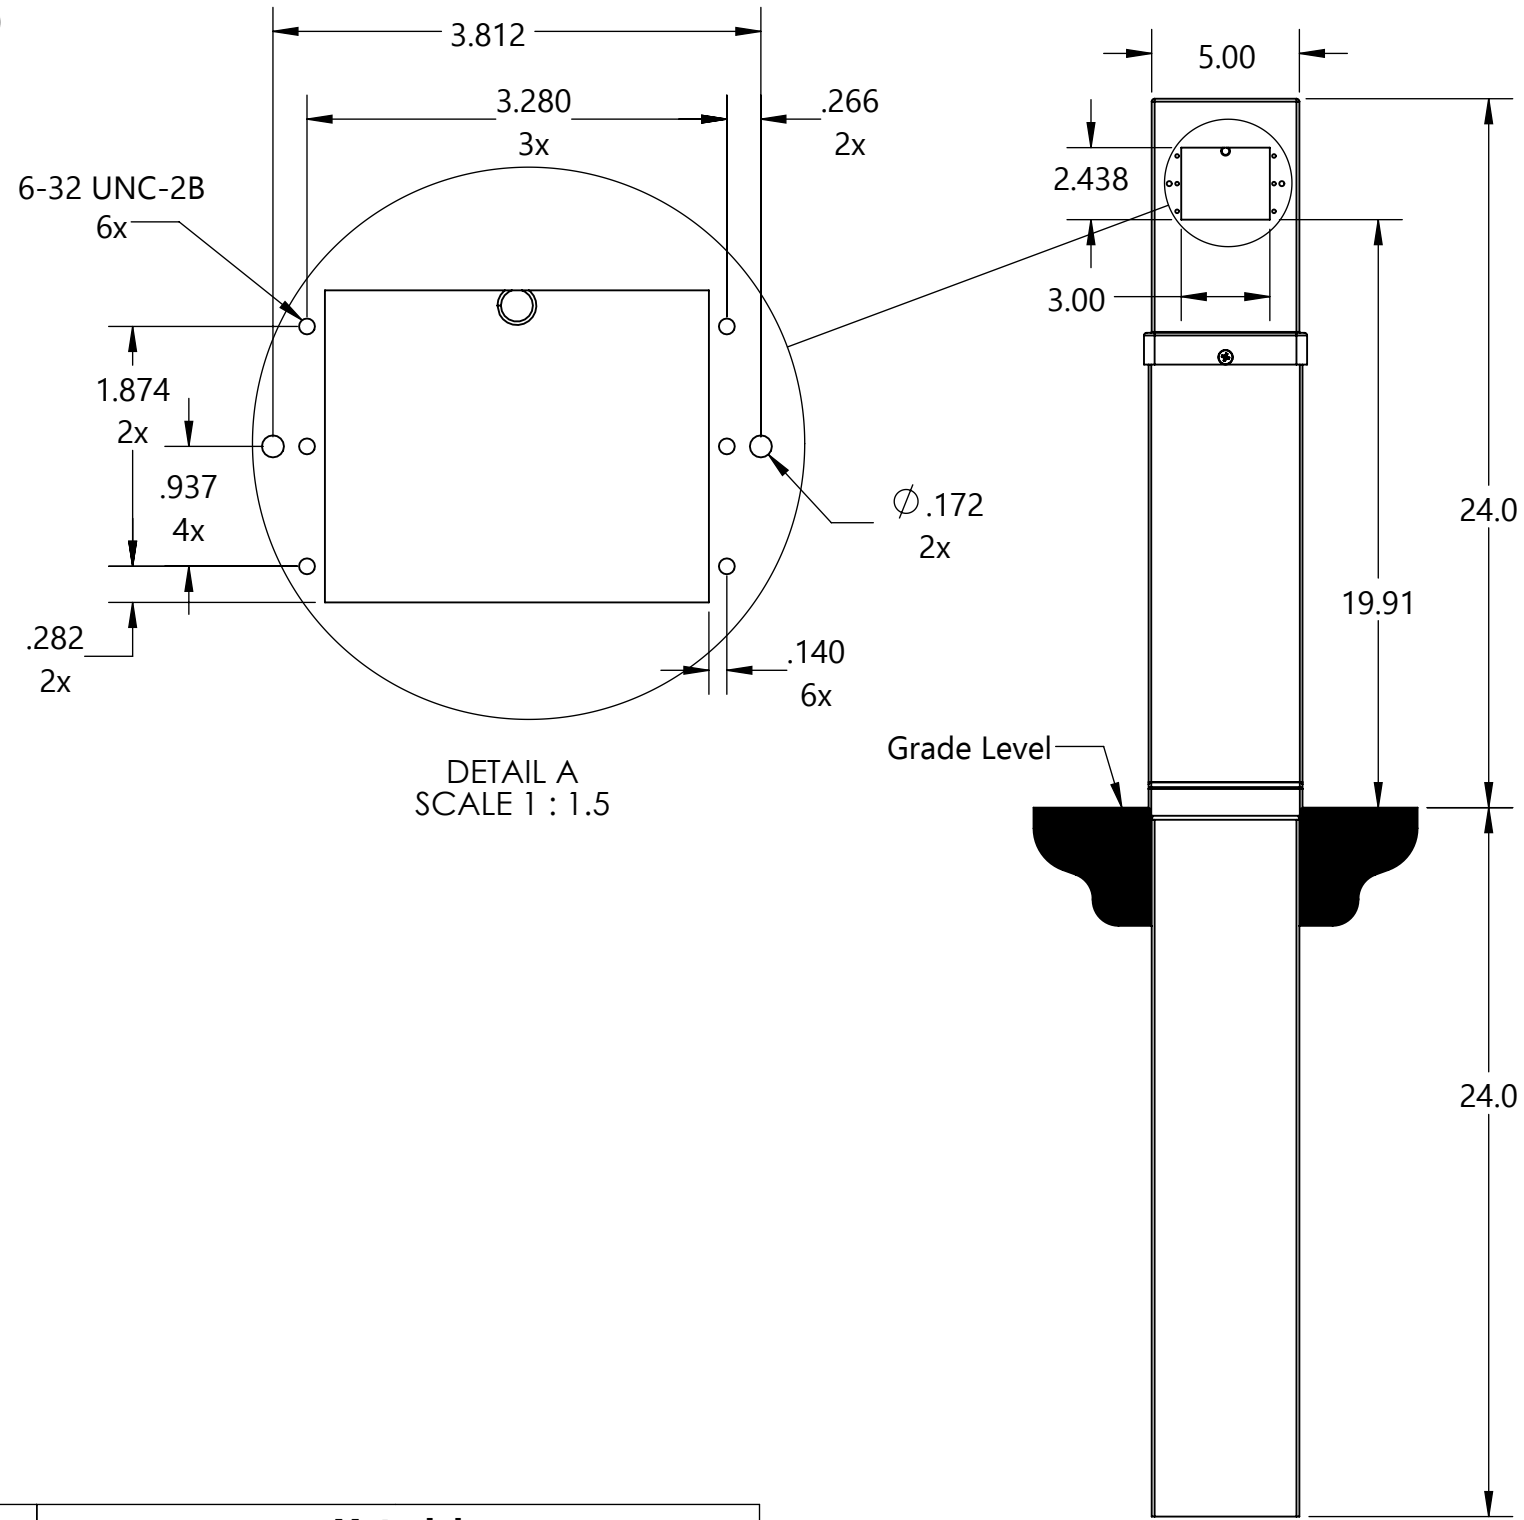

Model Type: Standard Direct Bury
Description: 48" Standard Direct Bury (1-gang horizontal)

Part Numbers with Finish Indicated		Material	
Powder coated stainless steel			
Black (B)	148-C-HZ-B	Pedestal Body	14 gauge stainless steel
Gray (G)	148-C-HZ-G	Universal Cover	14 gauge stainless steel
Bronze (BRZ)	148-C-HZ-BRZ		
Green (GN)	148-C-HZ-GN		
Brown (BR)	148-C-HZ-BR		
Custom (CSTM)	148-C-HZ-CSTM (paint chip req'd)	Packaged Dimensions	4" x 7" x 50"
Brushed stainless steel	148-SS-HZ	Packaged Weight	18 Lbs.