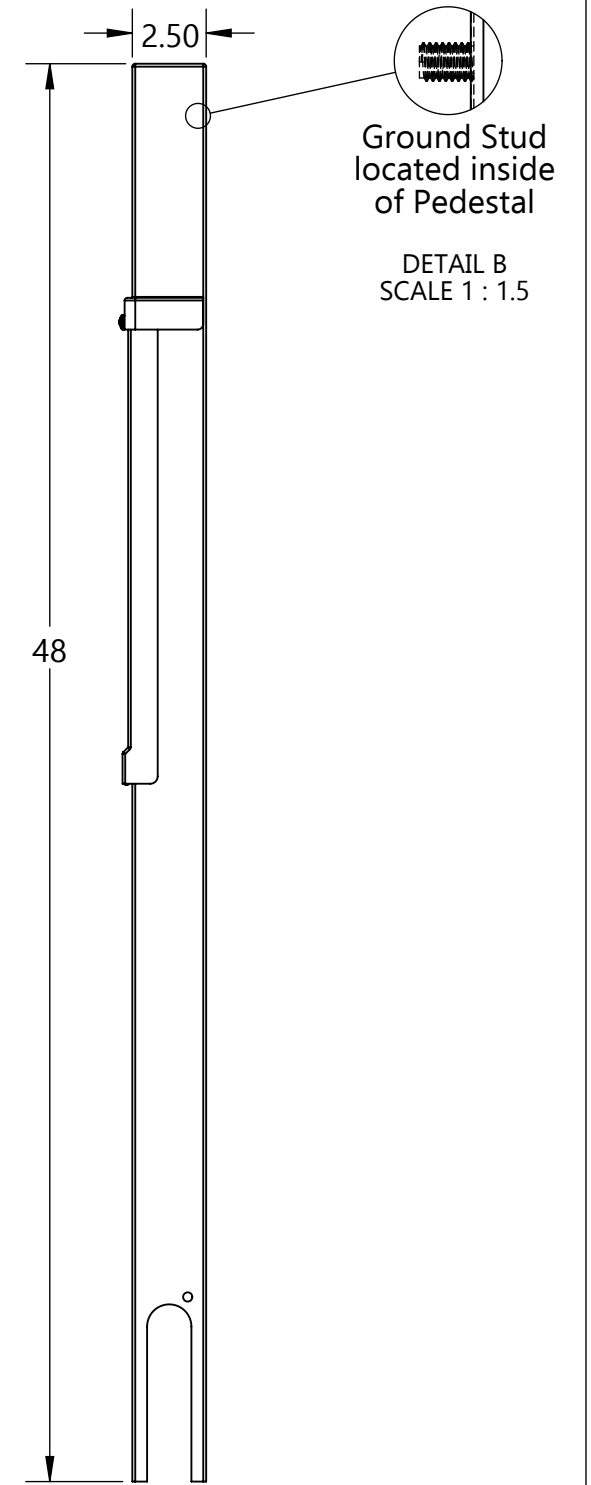

Model Type: Standard Direct Bury
Description: 48" Standard Direct Bury (1-gang horizontal)

Part Numbers with Finish Indicated		Material	
Powder coated stainless steel			
Black (B)	148-C-HZ-B	Pedestal Body	14 gauge stainless steel
Gray (G)	148-C-HZ-G	Universal Cover	14 gauge stainless steel
Bronze (BRZ)	148-C-HZ-BRZ		
Green (GN)	148-C-HZ-GN		
Brown (BR)	148-C-HZ-BR		
Custom (CSTM)	148-C-HZ-CSTM (paint chip req'd)	Packaged Dimensions	4" x 7" x 50"
Brushed stainless steel	148-SS-HZ	Packaged Weight	18 Lbs.