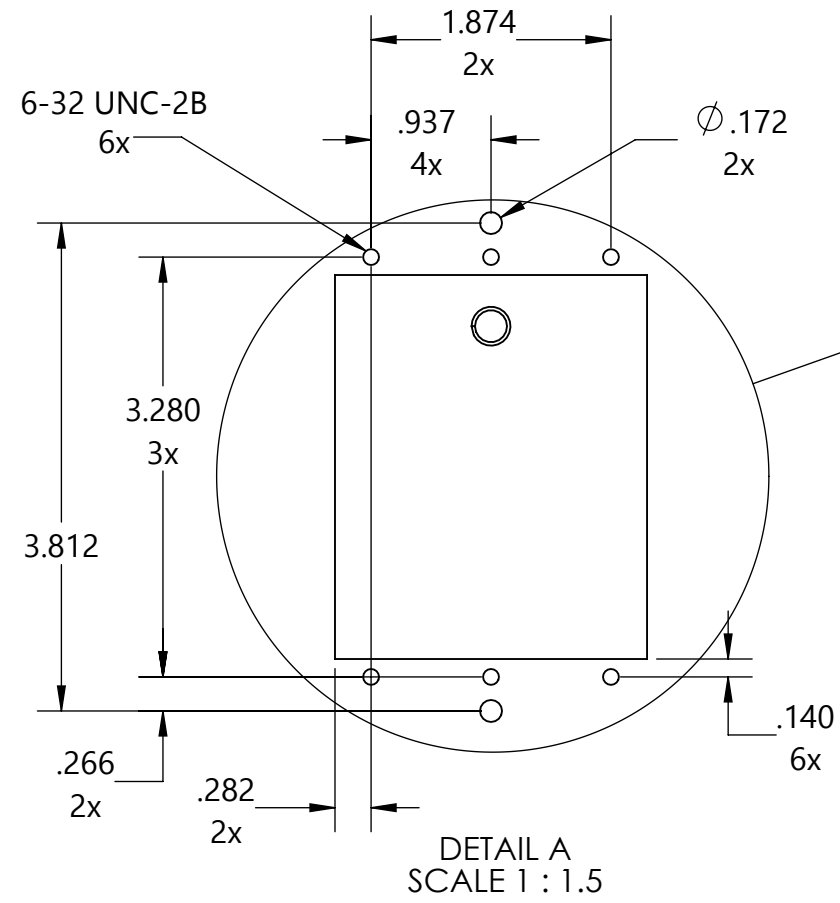

Model Type: Standard Direct Bury
Description: 48" Standard Direct Bury (1-gang vertical)

Part Numbers with Finish Indicated		Material	
Powder coated stainless steel			
Black (B)	148-C-V-B	Pedestal Body	14 gauge stainless steel
Gray (G)	148-C-V-G	Universal Cover	14 gauge stainless steel
Bronze (BRZ)	148-C-V-BRZ		
Green (GN)	148-C-V-GN		
Brown (BR)	148-C-V-BR		
Custom (CSTM)	148-C-V-CSTM (paint chip req'd)	Packaged Dimensions	4" x 7" x 50"
Brushed stainless steel	148-SS-V	Packaged Weight	18 Lbs.