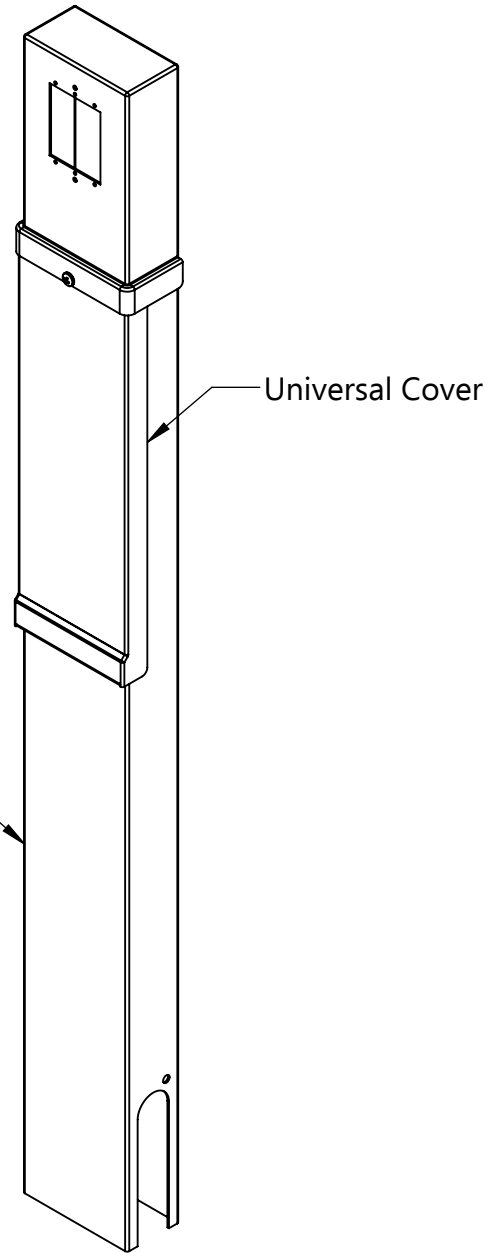

Model Type: Standard Direct Bury
Description: 48" Standard Direct Bury (1-gang vertical)

Part Numbers with Finish Indicated		Material	
Powder coated stainless steel			
Black (B)	148-C-V-B	Pedestal Body	14 gauge stainless steel
Gray (G)	148-C-V-G	Universal Cover	14 gauge stainless steel
Bronze (BRZ)	148-C-V-BRZ		
Green (GN)	148-C-V-GN		
Brown (BR)	148-C-V-BR		
Custom (CSTM)	148-C-V-CSTM (paint chip req'd)	Packaged Dimensions	4" x 7" x 50"
Brushed stainless steel	148-SS-V	Packaged Weight	18 Lbs.