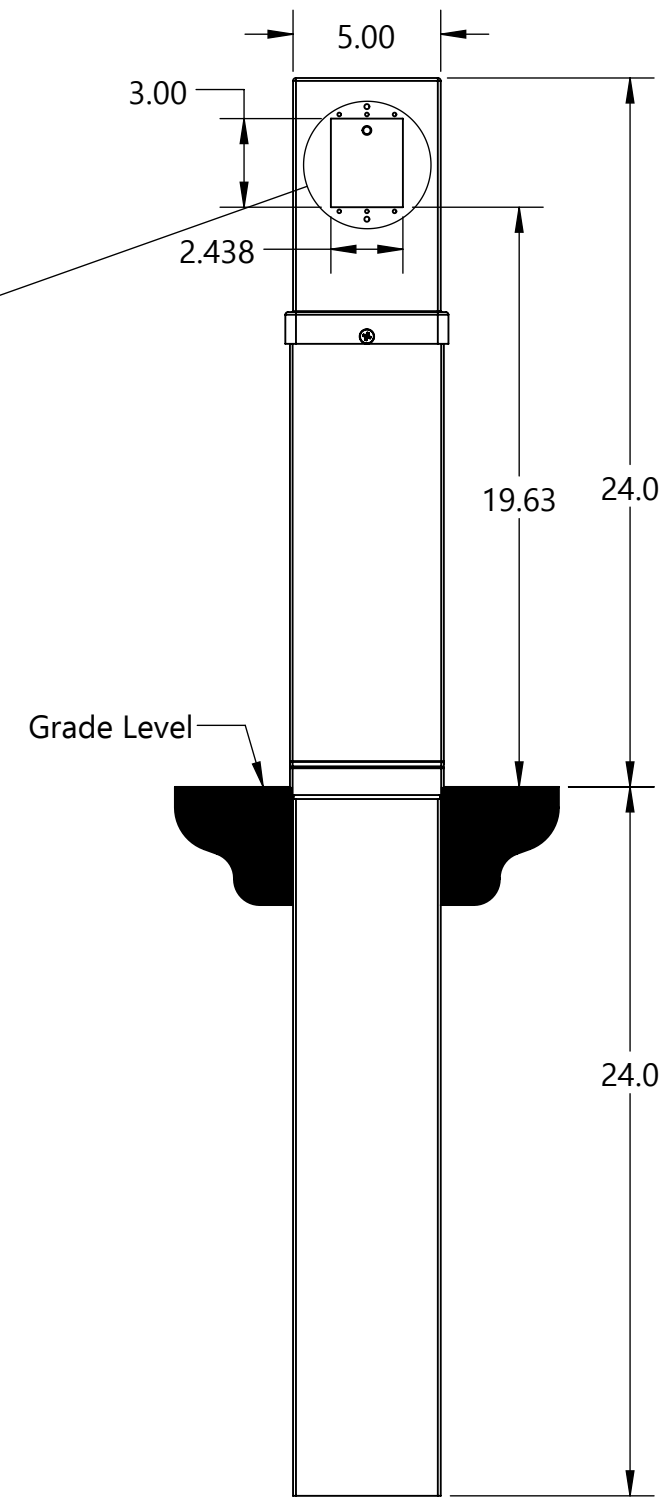

Model Type: Standard Direct Bury
Description: 48" Standard Direct Bury (1-gang vertical)

Part Numbers with Finish Indicated		Material	
Powder coated stainless steel			
Black (B)	148-C-V-B	Pedestal Body	14 gauge stainless steel
Gray (G)	148-C-V-G	Universal Cover	14 gauge stainless steel
Bronze (BRZ)	148-C-V-BRZ		
Green (GN)	148-C-V-GN		
Brown (BR)	148-C-V-BR		
Custom (CSTM)	148-C-V-CSTM (paint chip req'd)	Packaged Dimensions	4" x 7" x 50"
Brushed stainless steel	148-SS-V	Packaged Weight	18 Lbs.