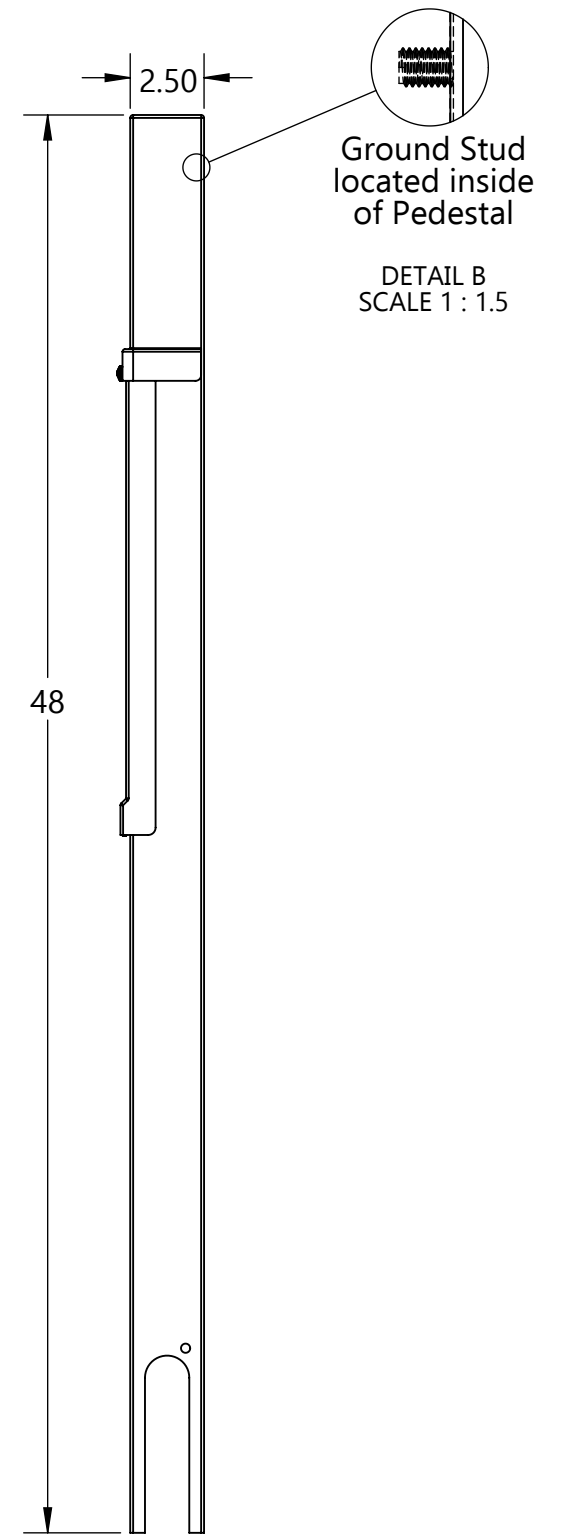

Model Type: Standard Direct Bury
Description: 48" Standard Direct Bury (1-gang vertical)

Part Numbers with Finish Indicated		Material	
Powder coated stainless steel			
Black (B)	148-C-V-B	Pedestal Body	14 gauge stainless steel
Gray (G)	148-C-V-G	Universal Cover	14 gauge stainless steel
Bronze (BRZ)	148-C-V-BRZ		
Green (GN)	148-C-V-GN		
Brown (BR)	148-C-V-BR		
Custom (CSTM)	148-C-V-CSTM (paint chip req'd)	Packaged Dimensions	4" x 7" x 50"
Brushed stainless steel	148-SS-V	Packaged Weight	18 Lbs.