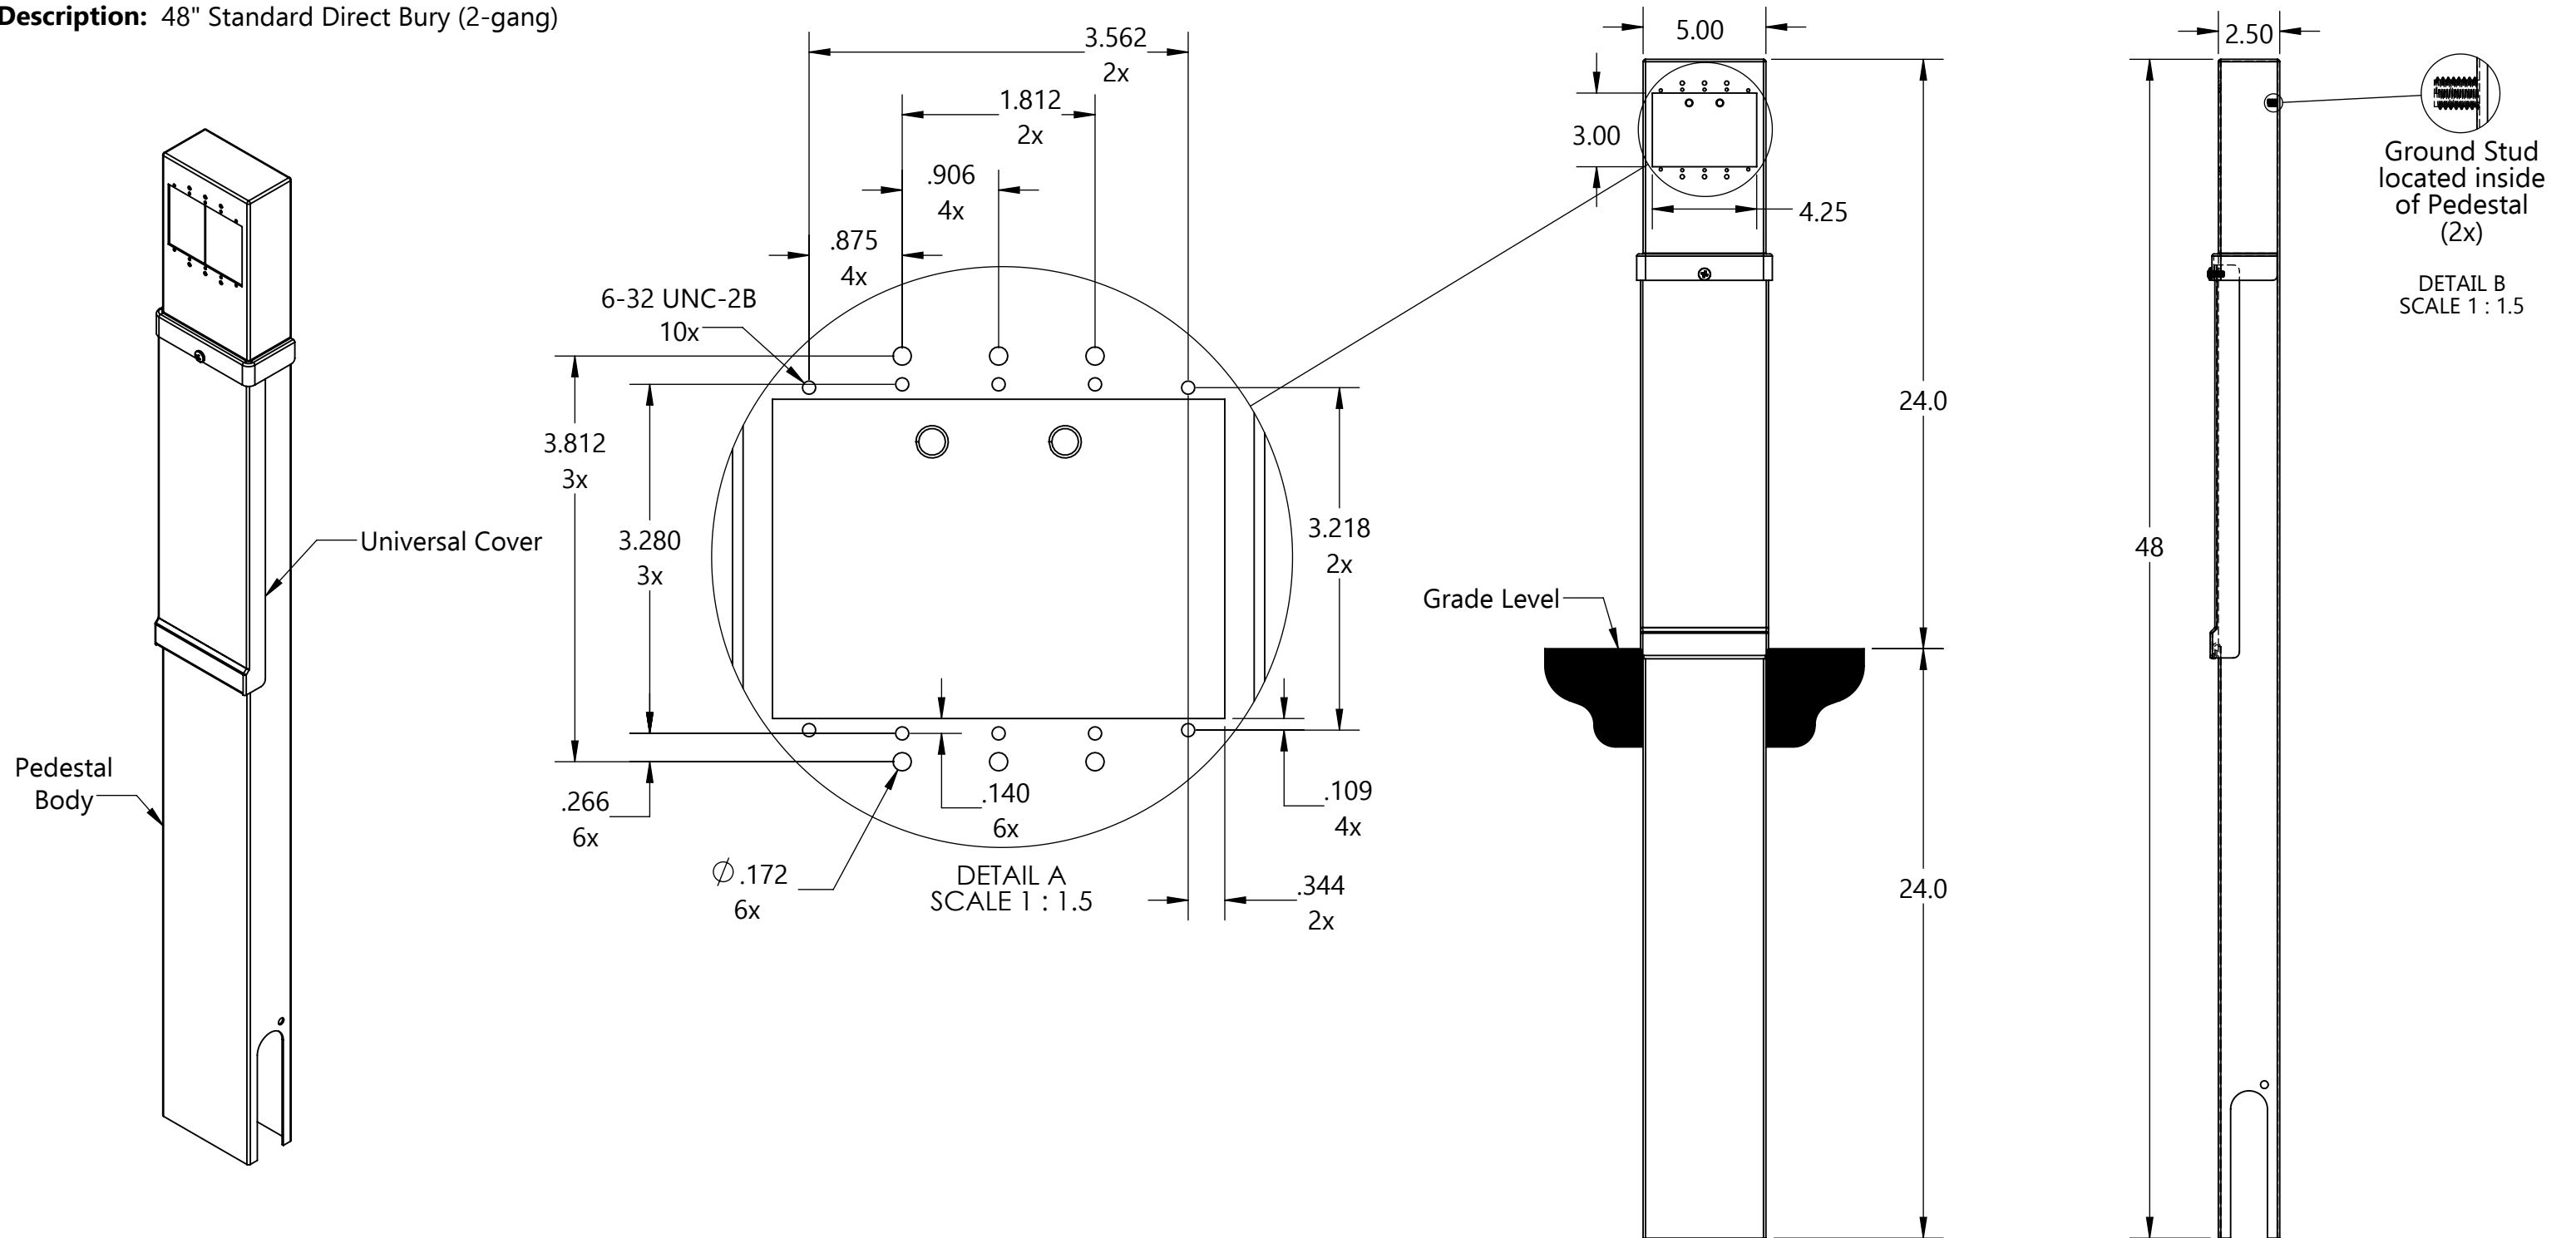

**Model Type:** Standard Direct Bury  
**Description:** 48" Standard Direct Bury (2-gang)

Part Numbers with Finish Indicated		Material	
Powder coated stainless steel			
Black (B)	248-C-B	Pedestal Body	14 gauge stainless steel
Gray (G)	248-C-G	Universal Cover	14 gauge stainless steel
Bronze (BRZ)	248-C-BRZ		
Green (GN)	248-C-GN		
Brown (BR)	248-C-BR		
Custom (CSTM)	248-C-CSTM (paint chip req'd)	Packaged Dimensions	4" x 7" x 50"
Brushed stainless steel	248-SS	Packaged Weight	18 Lbs.