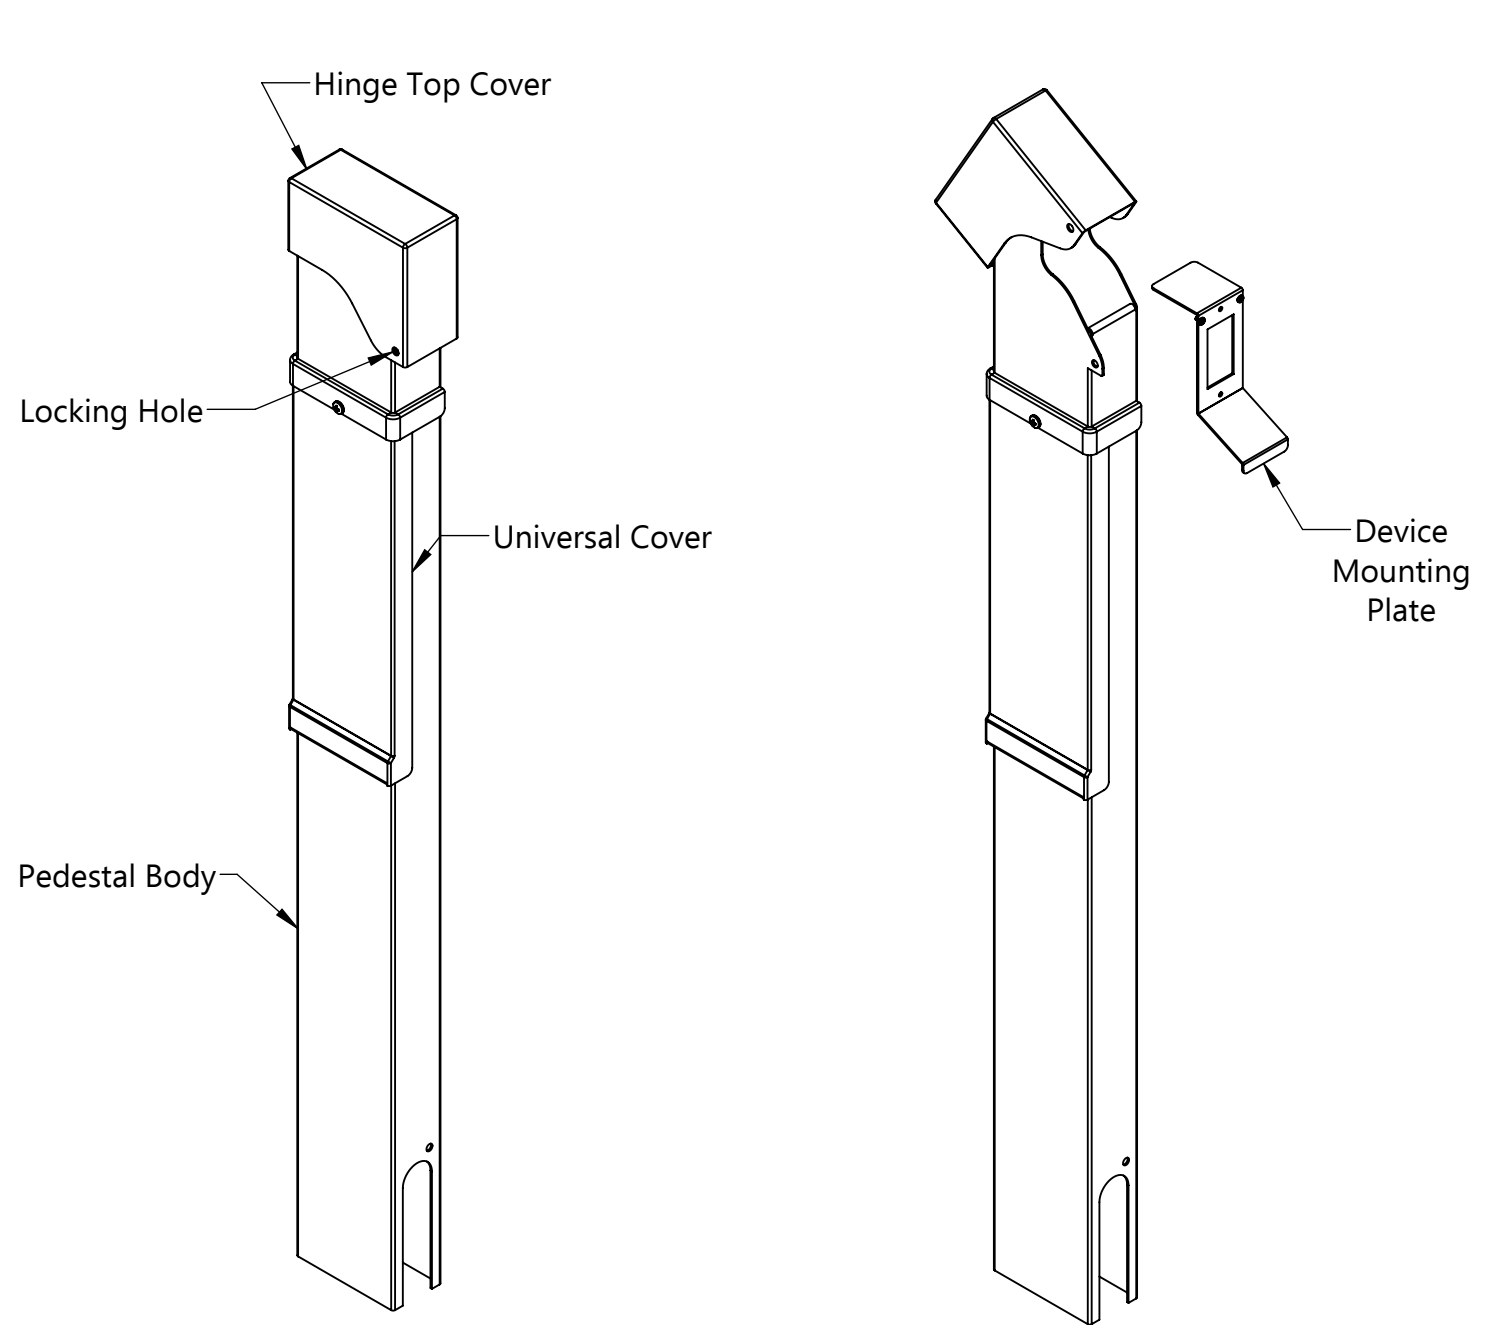

Model Type: Hinge Top Without Base: Direct Bury
Description: 48" Hinge Top Without Base: Direct Bury

Part Numbers with Finish Indicated		Material	
Powder coated stainless steel			
Black (B)	148-C-HT-B	Pedestal Body	14 gauge stainless steel
Gray (G)	148-C-HT-G	Hinged Cover	14 gauge stainless steel
Bronze (BRZ)	148-C-HT-BRZ	Device Mounting Plate	14 gauge stainless steel
Green (GN)	148-C-HT-GN	Universal Cover	14 gauge stainless steel
Brown (BR)	148-C-HT-BR		
Custom (CSTM)	148-C-HT-CSTM (paint chip req'd)	Packaged Dimensions	4" x 7" x 50"
Brushed stainless steel	148-SS-HT	Packaged Weight	20 Lbs.