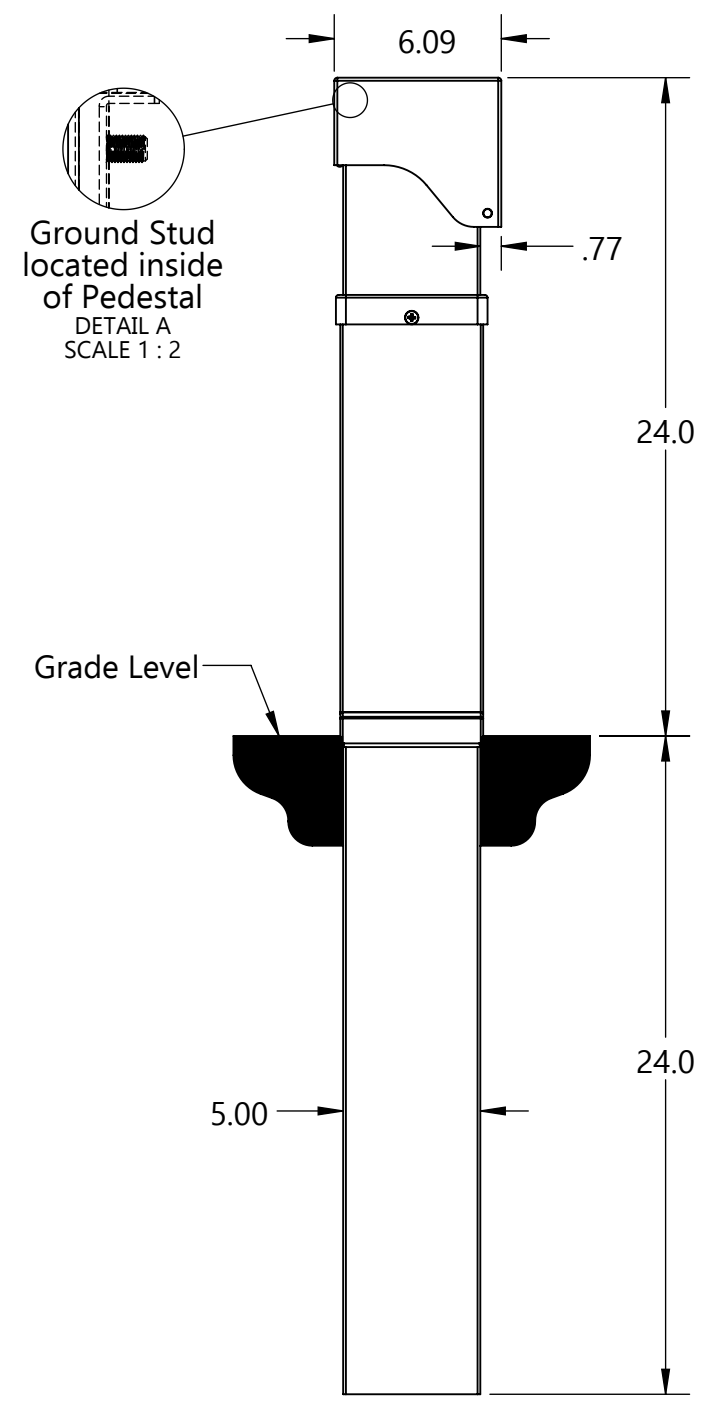

Model Type: Hinge Top Without Base: Direct Bury
Description: 48" Hinge Top Without Base: Direct Bury

Part Numbers with Finish Indicated		Material	
Powder coated stainless steel			
Black (B)	148-C-HT-B	Pedestal Body	14 gauge stainless steel
Gray (G)	148-C-HT-G	Hinged Cover	14 gauge stainless steel
Bronze (BRZ)	148-C-HT-BRZ	Device Mounting Plate	14 gauge stainless steel
Green (GN)	148-C-HT-GN	Universal Cover	14 gauge stainless steel
Brown (BR)	148-C-HT-BR		
Custom (CSTM)	148-C-HT-CSTM (paint chip req'd)	Packaged Dimensions	4" x 7" x 50"
Brushed stainless steel	148-SS-HT	Packaged Weight	20 Lbs.