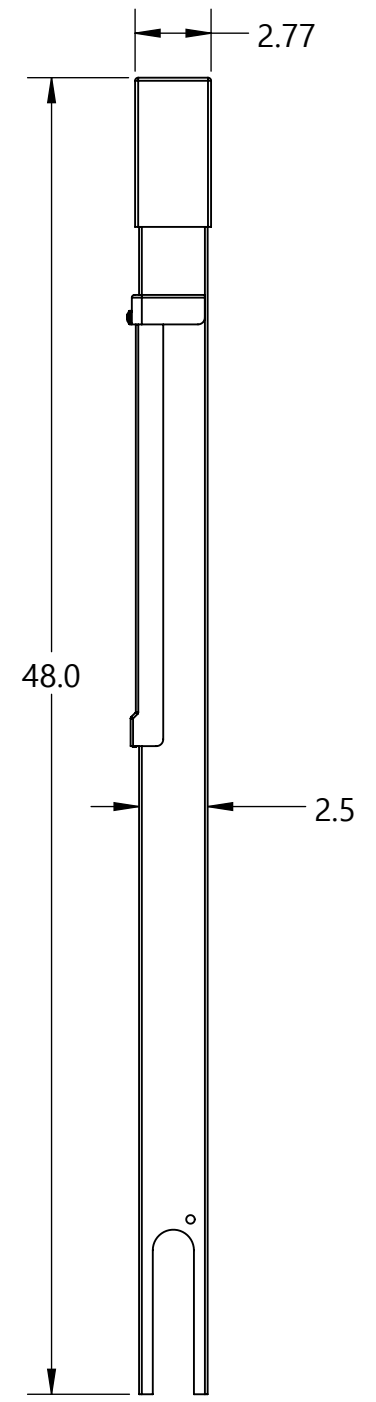

Model Type: Hinge Top Without Base: Direct Bury
Description: 48" Hinge Top Without Base: Direct Bury

Part Numbers with Finish Indicated		Material	
Powder coated stainless steel			
Black (B)	148-C-HT-B	Pedestal Body	14 gauge stainless steel
Gray (G)	148-C-HT-G	Hinged Cover	14 gauge stainless steel
Bronze (BRZ)	148-C-HT-BRZ	Device Mounting Plate	14 gauge stainless steel
Green (GN)	148-C-HT-GN	Universal Cover	14 gauge stainless steel
Brown (BR)	148-C-HT-BR		
Custom (CSTM)	148-C-HT-CSTM (paint chip req'd)	Packaged Dimensions	4" x 7" x 50"
Brushed stainless steel	148-SS-HT	Packaged Weight	20 Lbs.