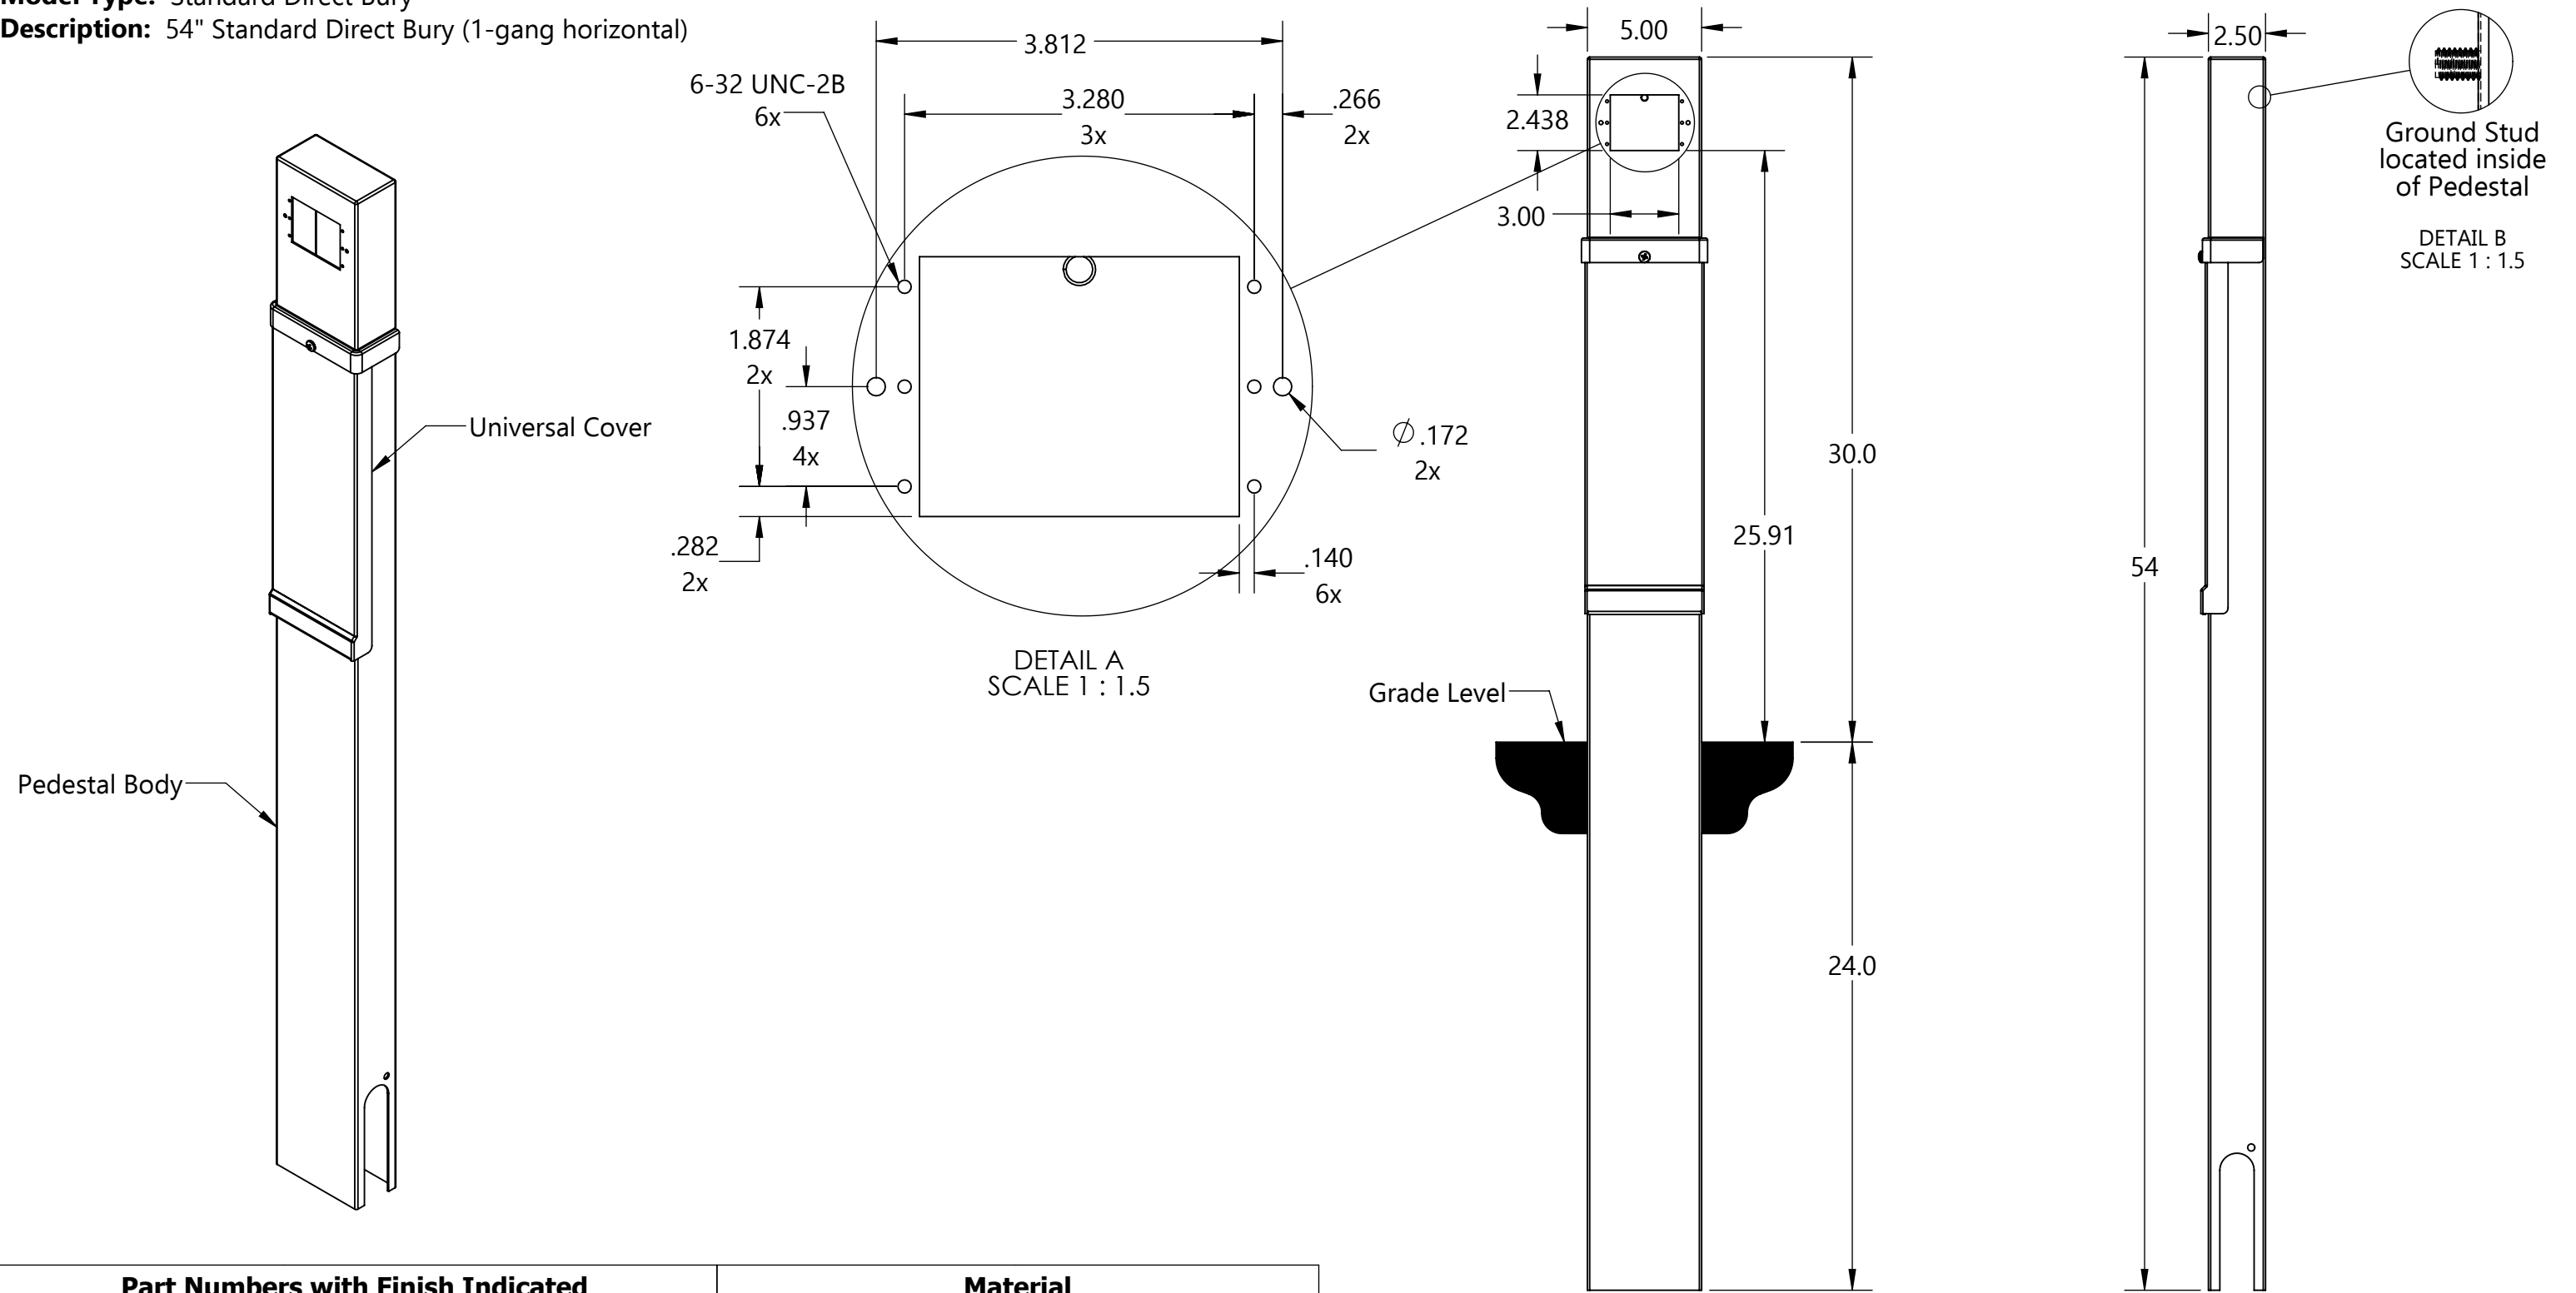

Model Type: Standard Direct Bury
Description: 54" Standard Direct Bury (1-gang horizontal)

Part Numbers with Finish Indicated		Material	
Powder coated stainless steel			
Black (B)	154-C-HZ-B	Pedestal Body	14 gauge stainless steel
Gray (G)	154-C-HZ-G	Universal Cover	14 gauge stainless steel
Bronze (BRZ)	154-C-HZ-BRZ		
Green (GN)	154-C-HZ-GN		
Brown (BR)	154-C-HZ-BR		
Custom (CSTM)	154-C-HZ-CSTM (paint chip req'd)	Packaged Dimensions	4" x 7" x 56"
Brushed stainless steel	154-SS-HZ	Packaged Weight	20 Lbs.