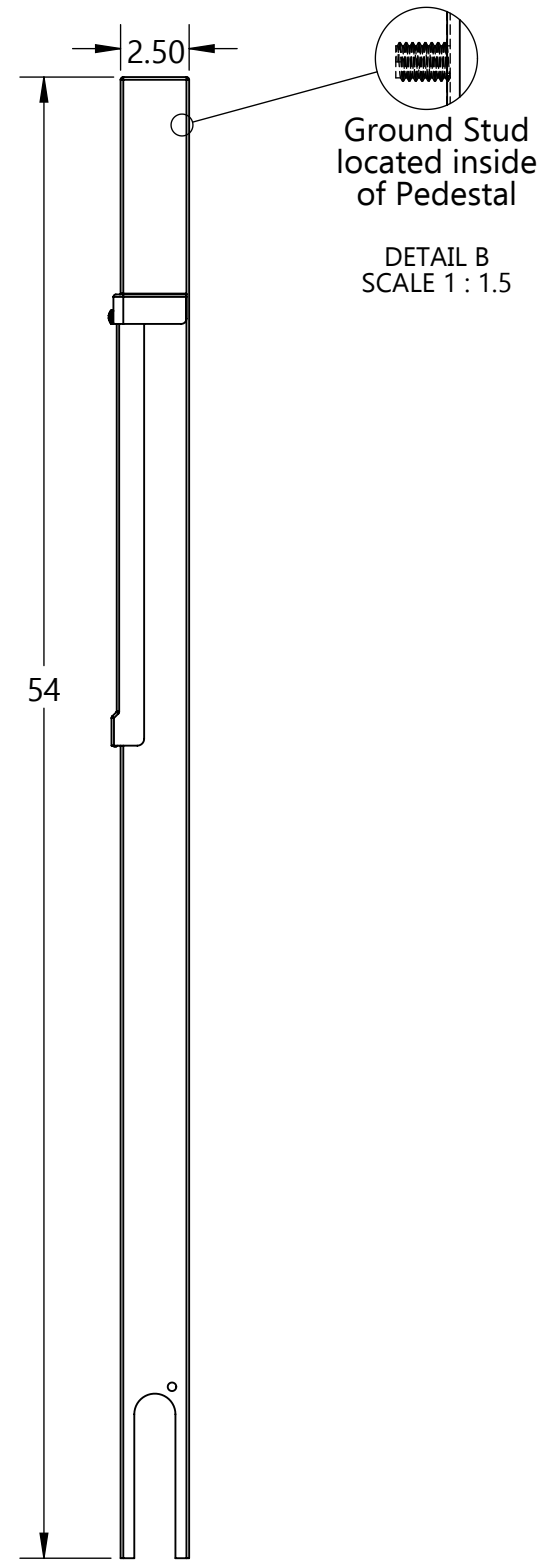

Model Type: Standard Direct Bury
Description: 54" Standard Direct Bury (1-gang vertical)

DETAIL B
SCALE 1 : 1.5

Part Numbers with Finish Indicated		Material	
Powder coated stainless steel			
Black (B)	154-C-V-B	Pedestal Body	14 gauge stainless steel
Gray (G)	154-C-V-G	Universal Cover	14 gauge stainless steel
Bronze (BRZ)	154-C-V-BRZ		
Green (GN)	154-C-V-GN		
Brown (BR)	154-C-V-BR		
Custom (CSTM)	154-C-V-CSTM (paint chip req'd)	Packaged Dimensions	4" x 7" x 56"
Brushed stainless steel	154-SS-V	Packaged Weight	20 Lbs.