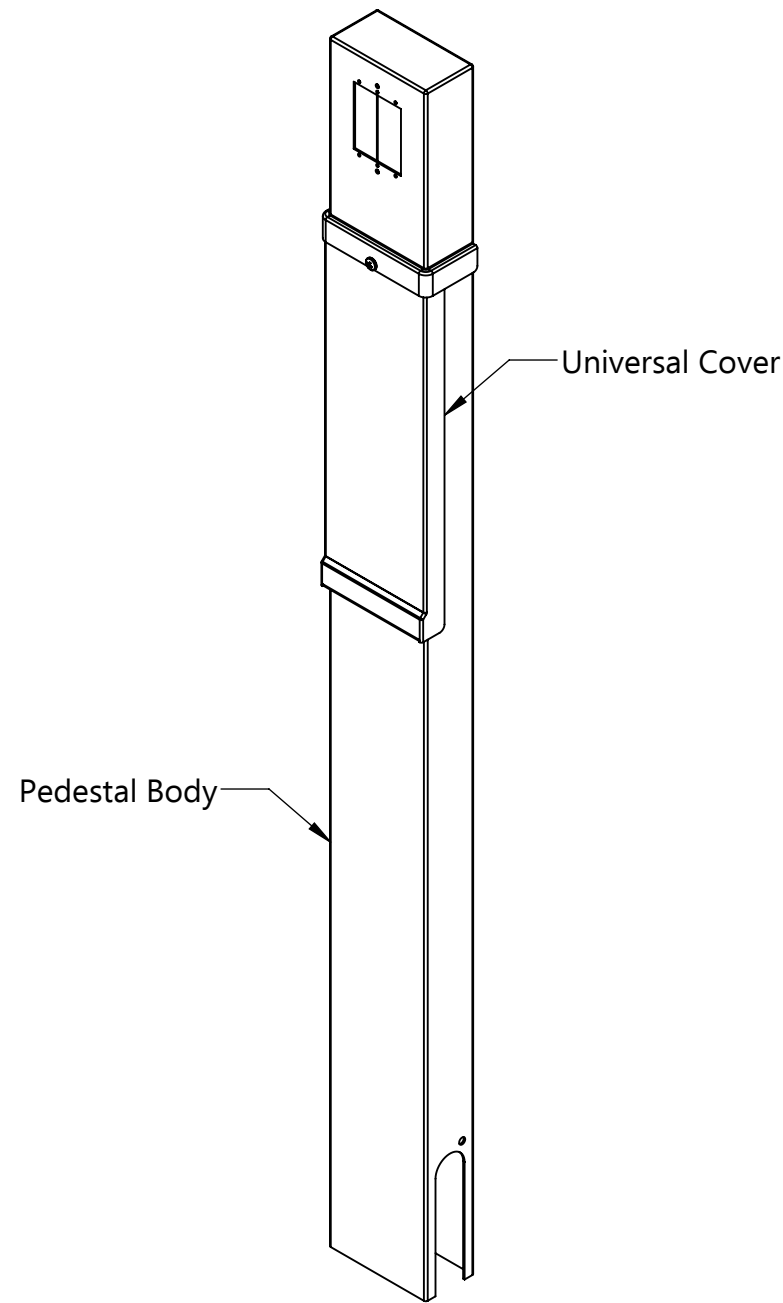

Model Type: Standard Direct Bury
Description: 54" Standard Direct Bury (1-gang vertical)

DETAIL B
SCALE 1 : 1.5

Part Numbers with Finish Indicated		Material	
Powder coated stainless steel			
Black (B)	154-C-V-B	Pedestal Body	14 gauge stainless steel
Gray (G)	154-C-V-G	Universal Cover	14 gauge stainless steel
Bronze (BRZ)	154-C-V-BRZ		
Green (GN)	154-C-V-GN		
Brown (BR)	154-C-V-BR		
Custom (CSTM)	154-C-V-CSTM (paint chip req'd)	Packaged Dimensions	4" x 7" x 56"
Brushed stainless steel	154-SS-V	Packaged Weight	20 Lbs.