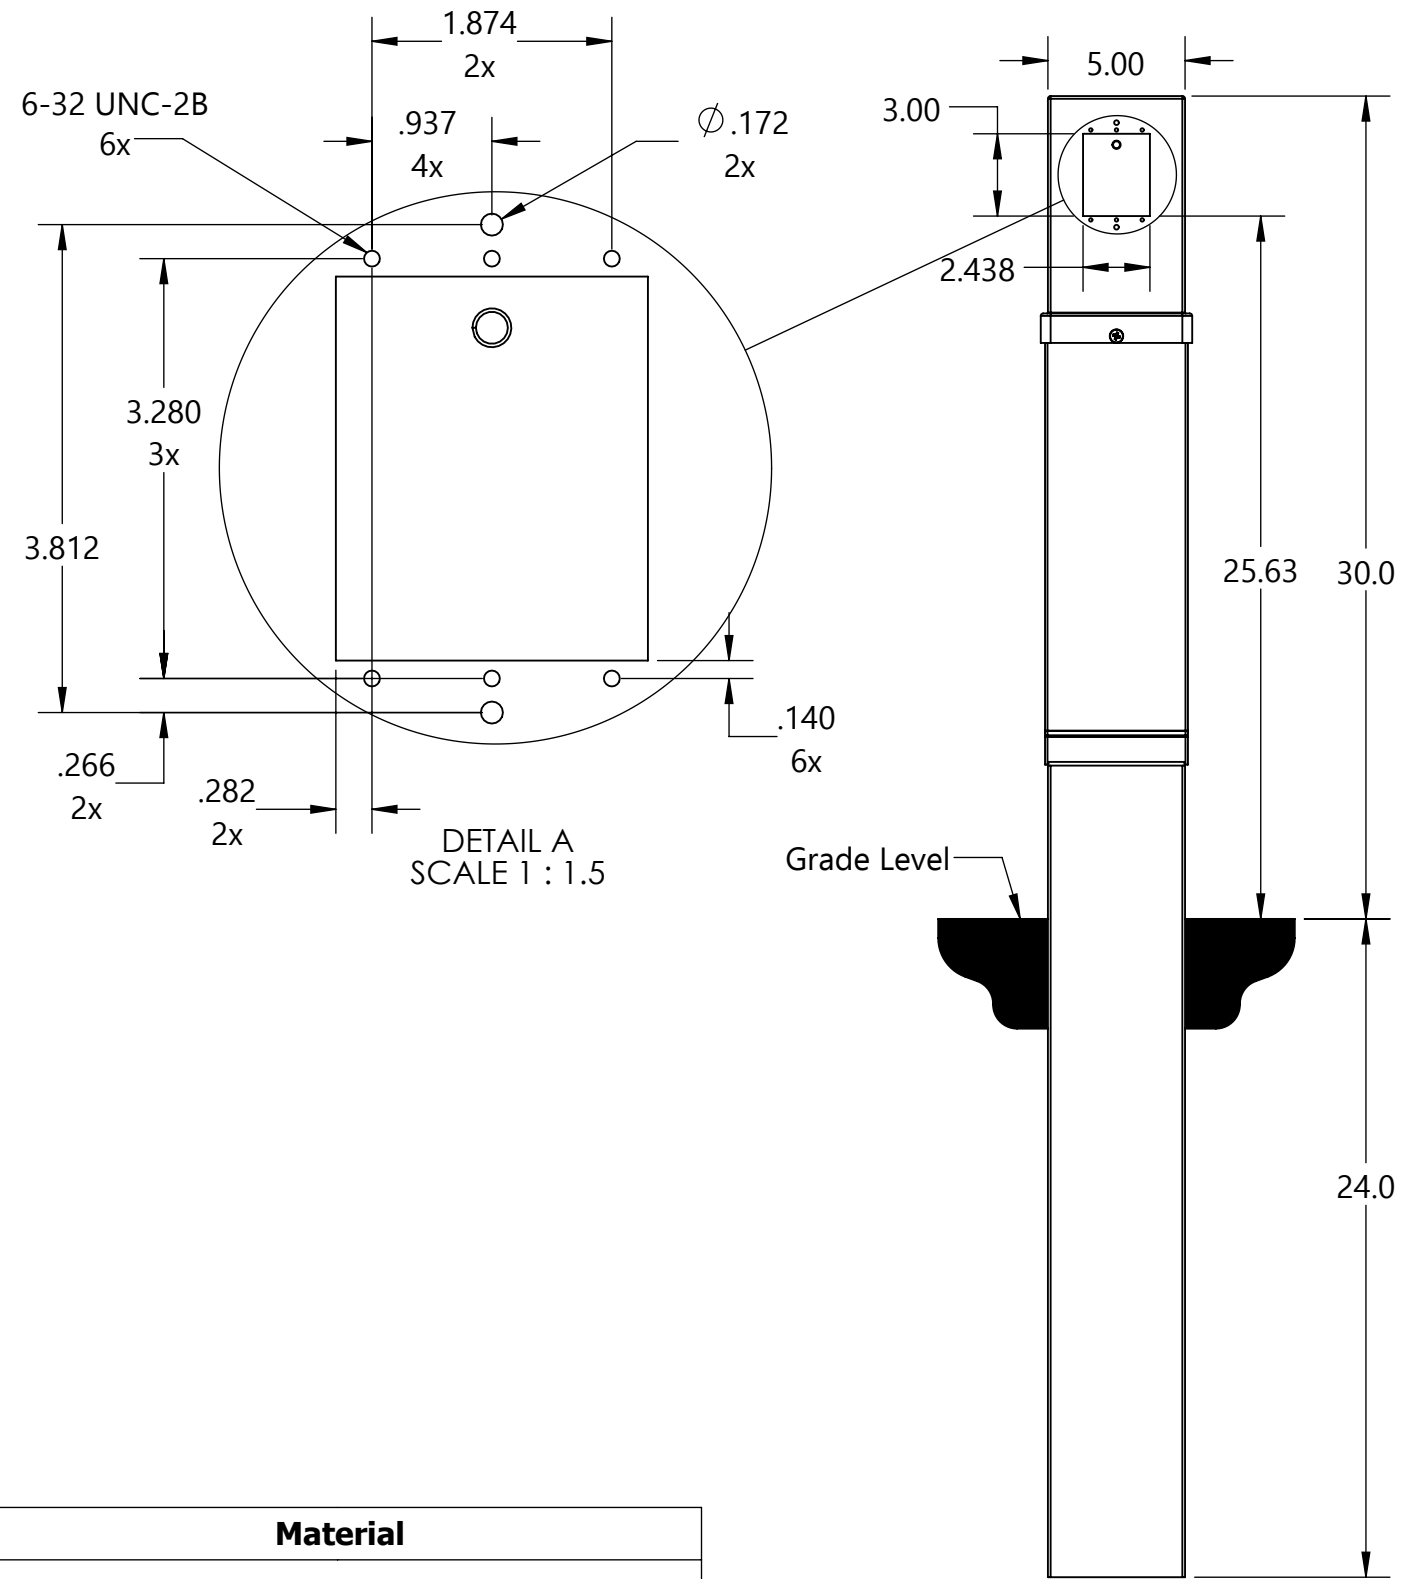

Model Type: Standard Direct Bury
Description: 54" Standard Direct Bury (1-gang vertical)

DETAIL B
SCALE 1 : 1.5

Part Numbers with Finish Indicated		Material	
Powder coated stainless steel			
Black (B)	154-C-V-B	Pedestal Body	14 gauge stainless steel
Gray (G)	154-C-V-G	Universal Cover	14 gauge stainless steel
Bronze (BRZ)	154-C-V-BRZ		
Green (GN)	154-C-V-GN		
Brown (BR)	154-C-V-BR		
Custom (CSTM)	154-C-V-CSTM (paint chip req'd)	Packaged Dimensions	4" x 7" x 56"
Brushed stainless steel	154-SS-V	Packaged Weight	20 Lbs.