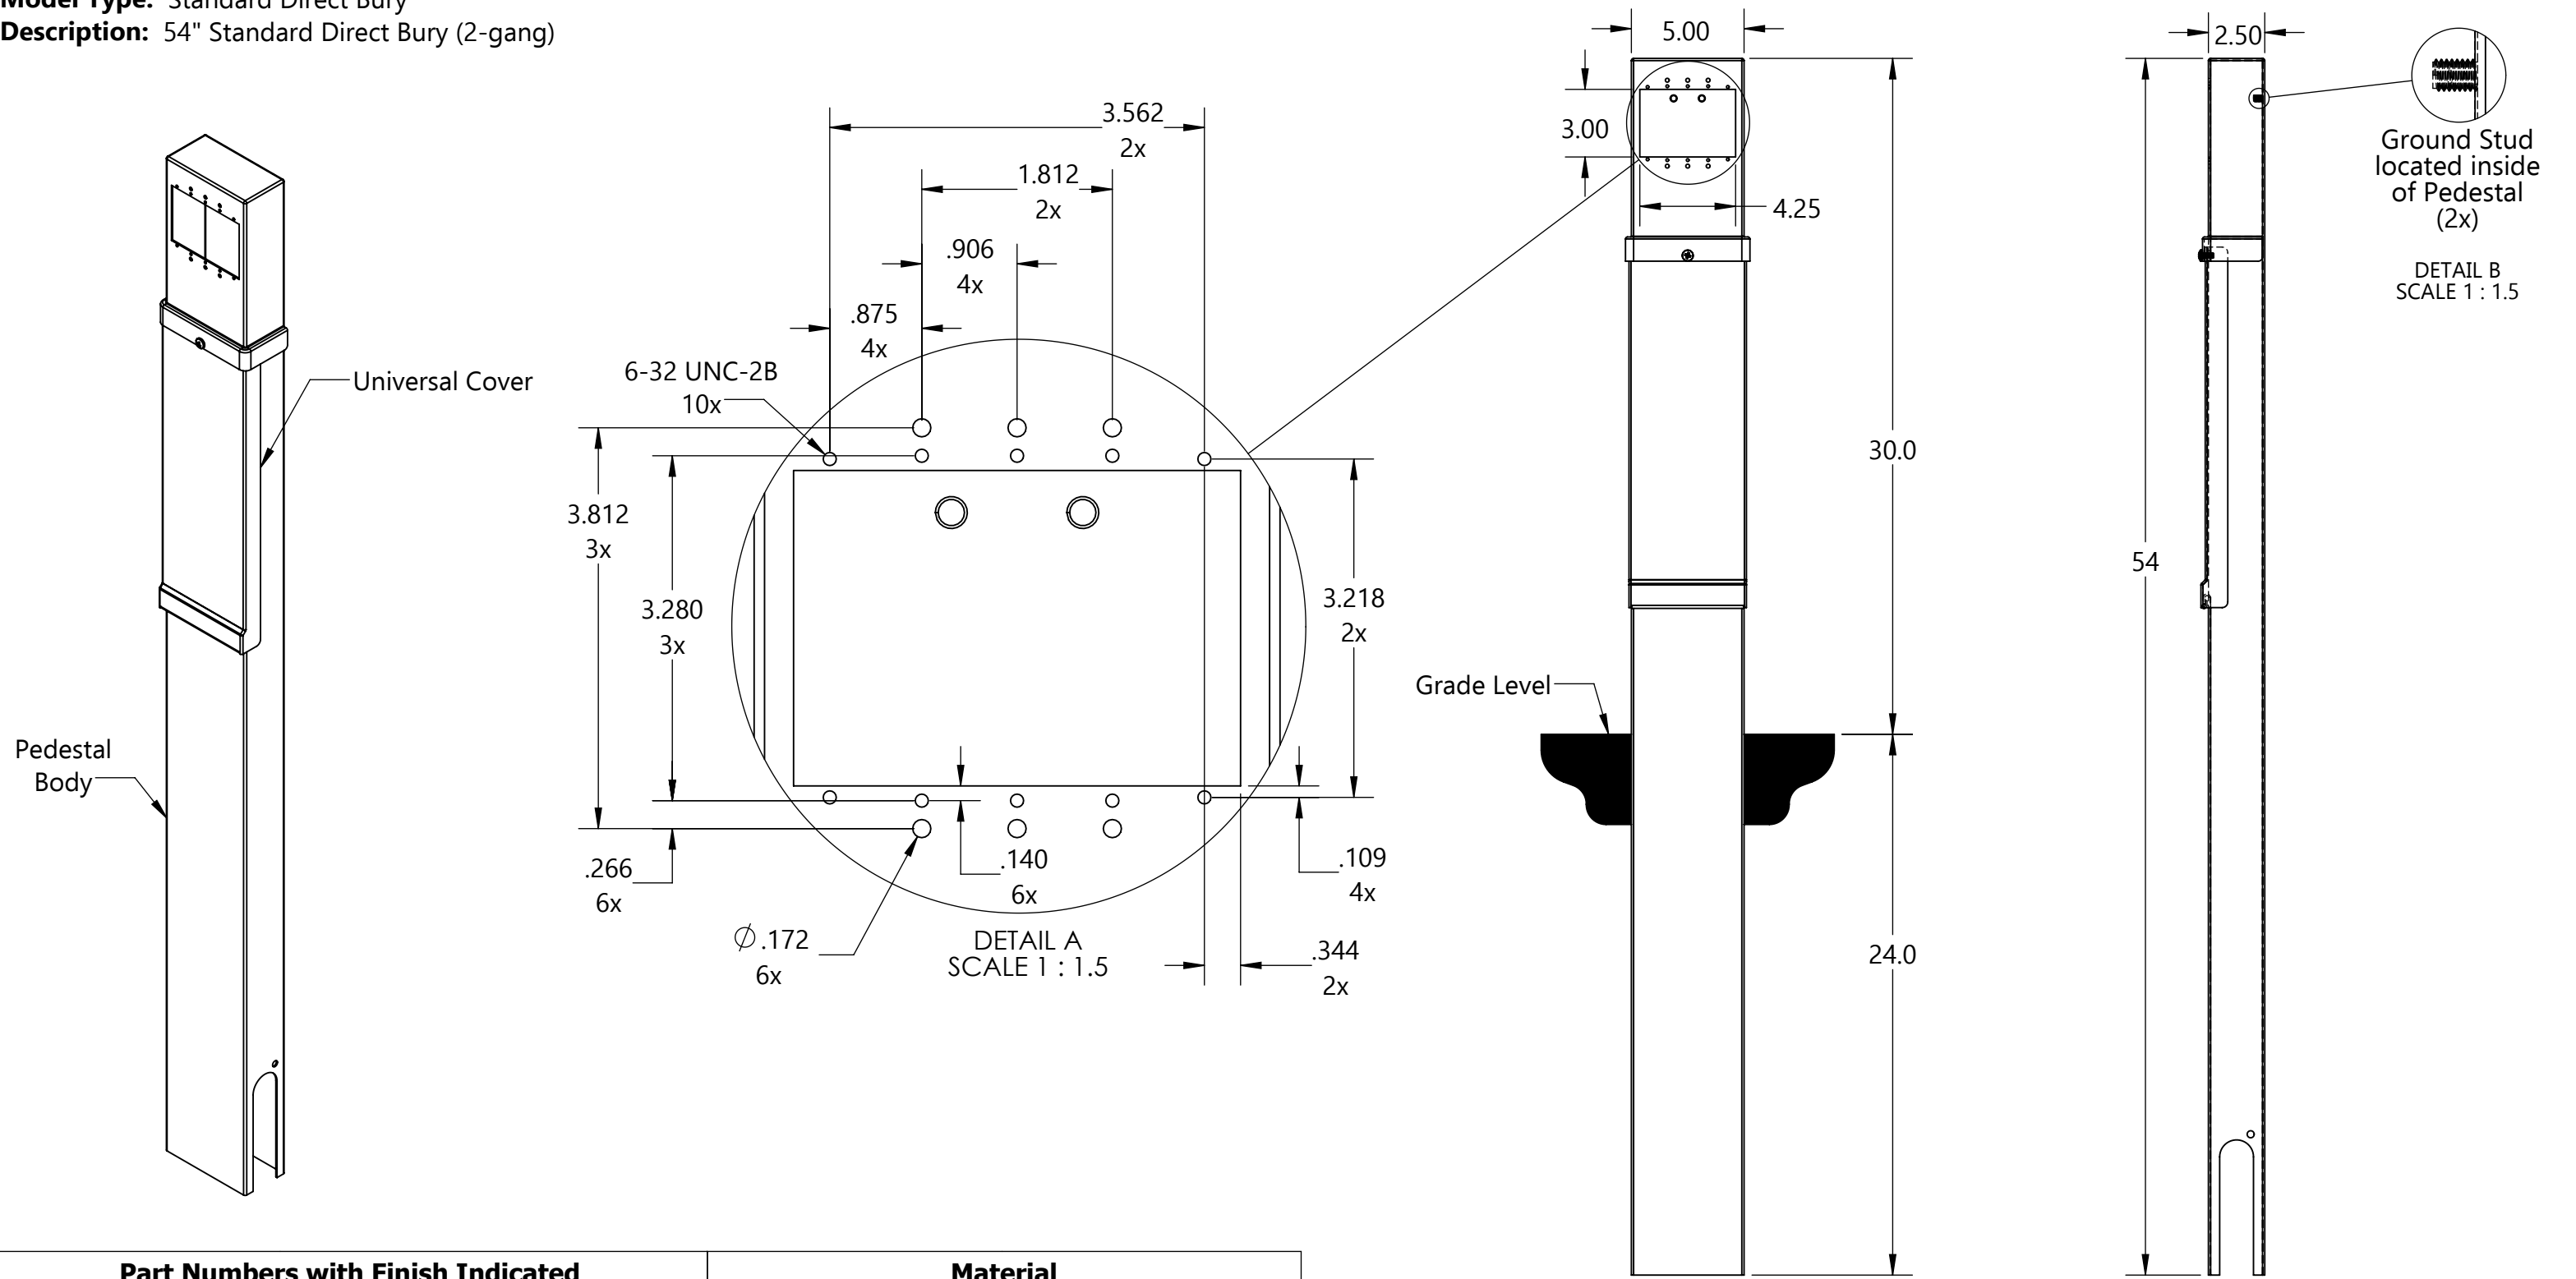

**Model Type:** Standard Direct Bury  
**Description:** 54" Standard Direct Bury (2-gang)

Part Numbers with Finish Indicated		Material	
Powder coated stainless steel			
Black (B)	254-C-B	Pedestal Body	14 gauge stainless steel
Gray (G)	254-C-G	Universal Cover	14 gauge stainless steel
Bronze (BRZ)	254-C-BRZ		
Green (GN)	254-C-GN		
Brown (BR)	254-C-BR		
Custom (CSTM)	254-C-CSTM (paint chip req'd)	Packaged Dimensions	4" x 7" x 56"
Brushed stainless steel	254-SS	Packaged Weight	20 Lbs.