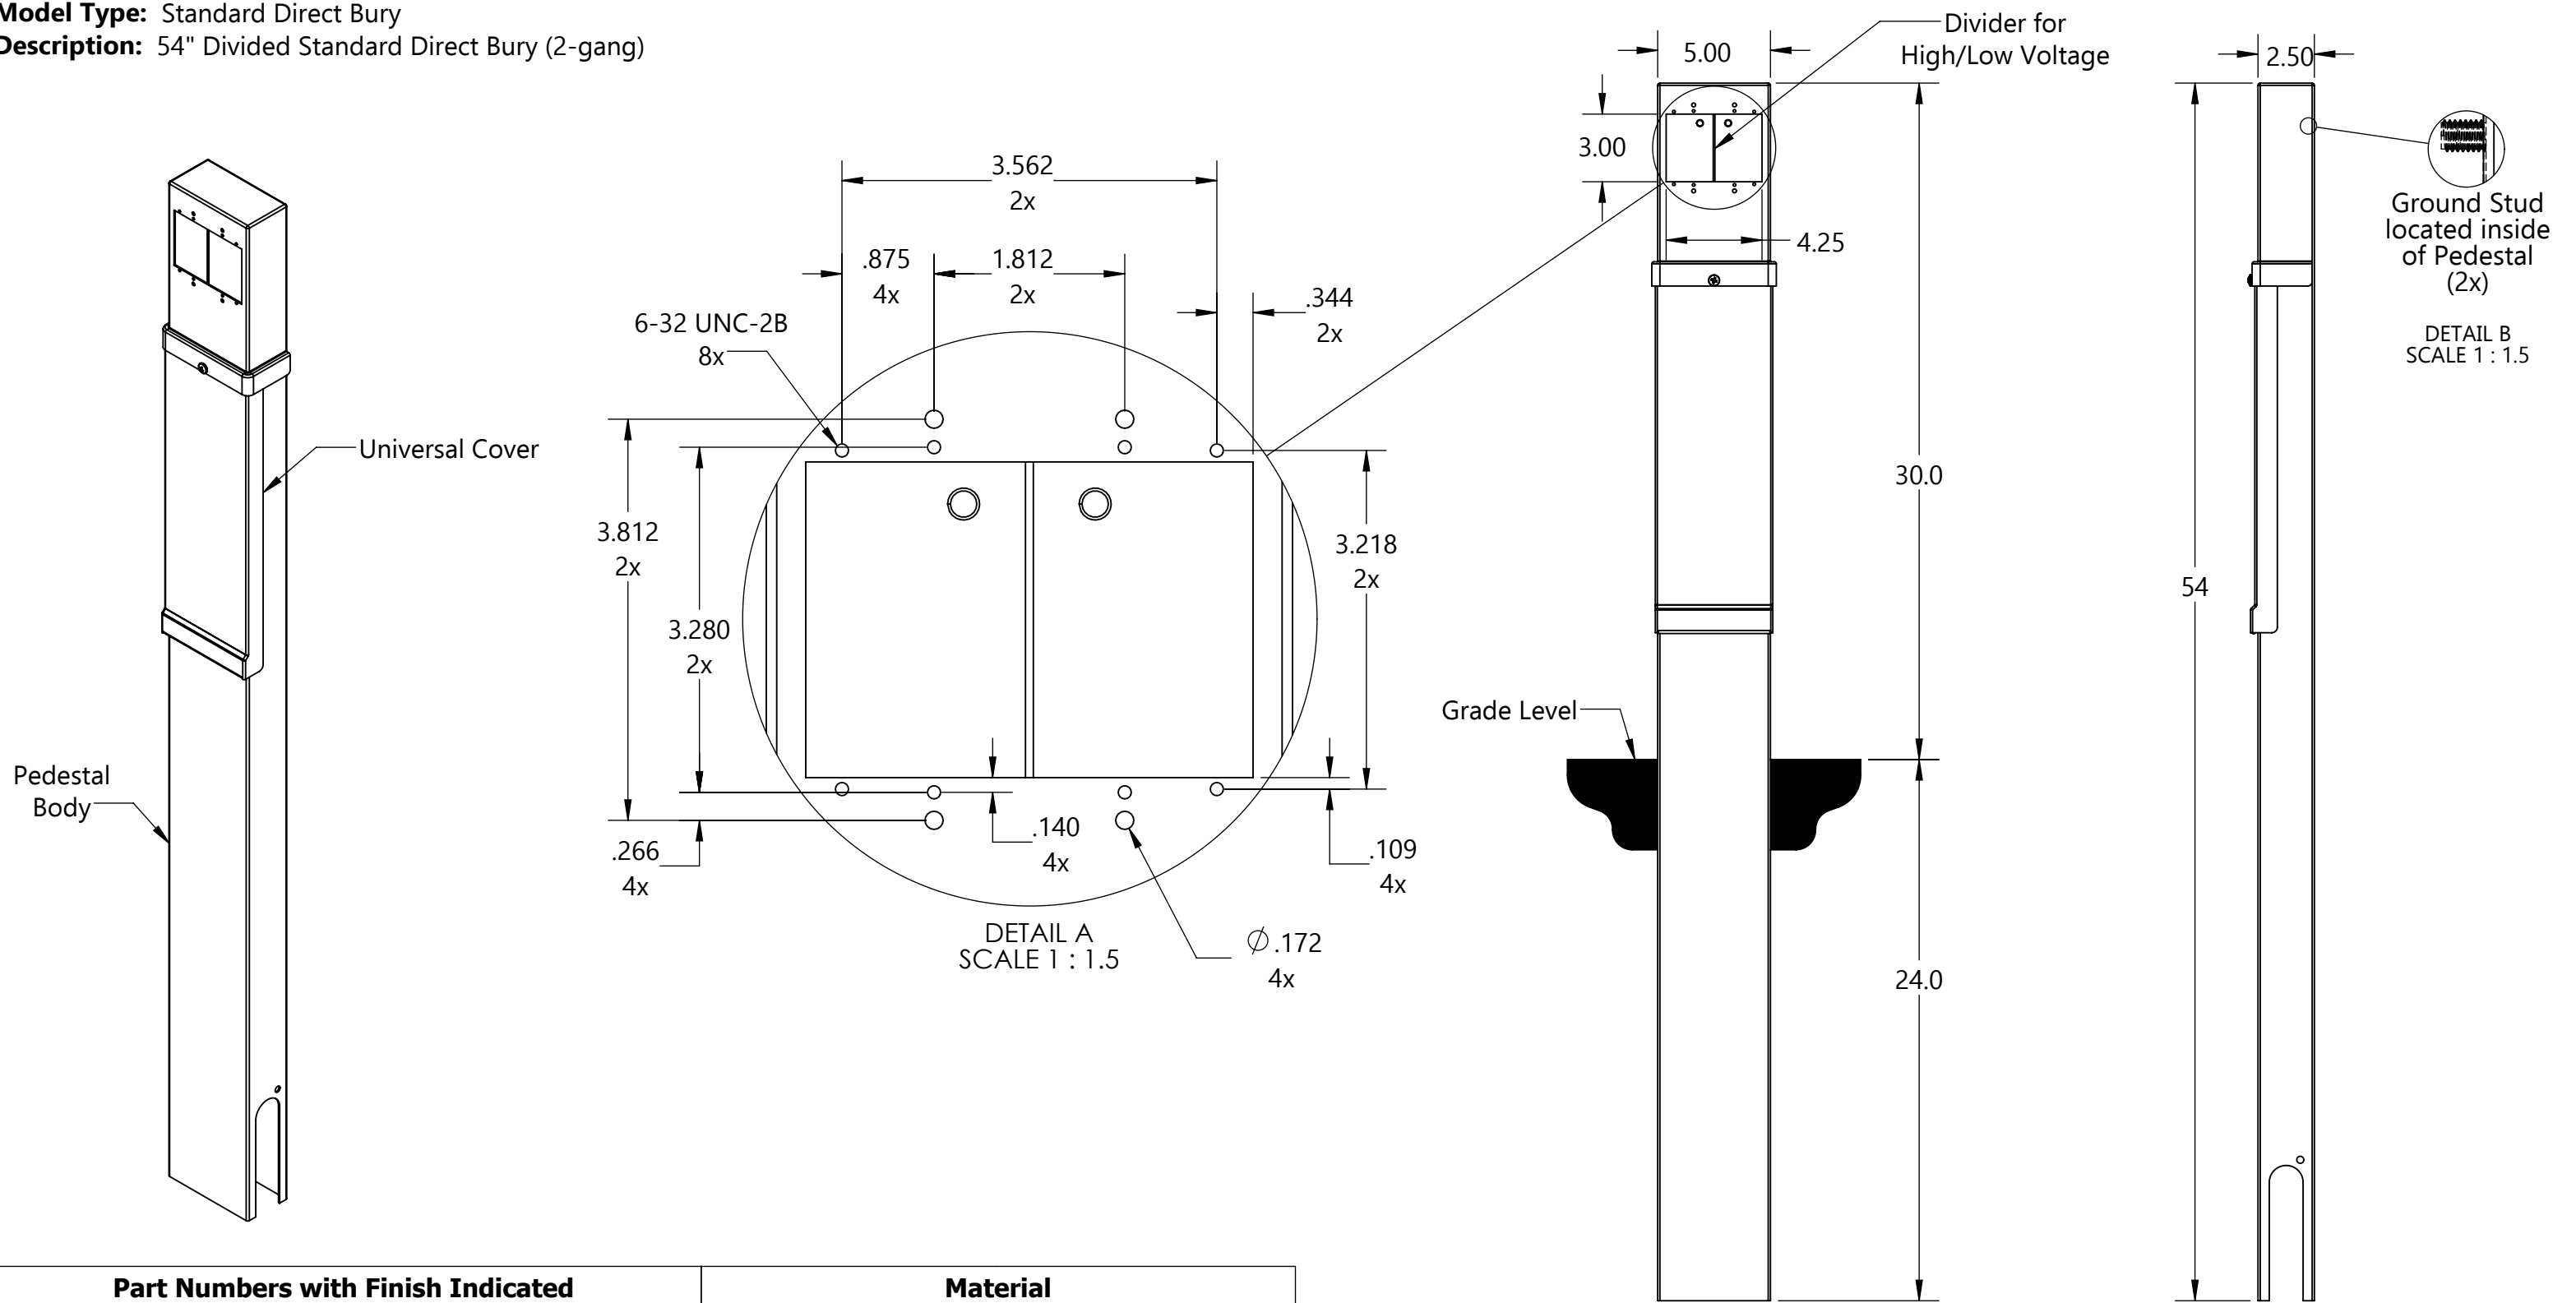

Model Type: Standard Direct Bury
Description: 54" Divided Standard Direct Bury (2-gang)

Part Numbers with Finish Indicated		Material	
Powder coated stainless steel			
Black (B)	254-C-D-B	Pedestal Body	14 gauge stainless steel
Gray (G)	254-C-D-G	Universal Cover	14 gauge stainless steel
Bronze (BRZ)	254-C-D-BRZ		
Green (GN)	254-C-D-GN		
Brown (BR)	254-C-D-BR		
Custom (CSTM)	254-C-D-CSTM (paint chip req'd)	Packaged Dimensions	4" x 7" x 56"
Brushed stainless steel	254-SS-D	Packaged Weight	22 Lbs.