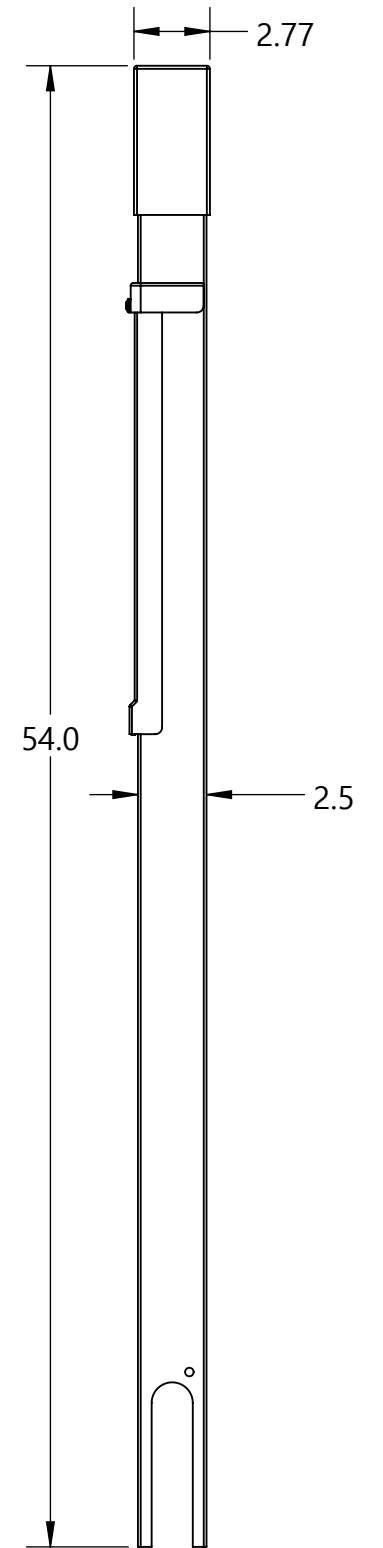

**Model Type:** Hinge Top Without Base: Direct Bury  
**Description:** 54" Hinge Top Without Base: Direct Bury

Part Numbers with Finish Indicated		Material	
Powder coated stainless steel			
Black (B)	154-C-HT-B	Pedestal Body	14 gauge stainless steel
Gray (G)	154-C-HT-G	Hinged Cover	14 gauge stainless steel
Bronze (BRZ)	154-C-HT-BRZ	Device Mounting Plate	14 gauge stainless steel
Green (GN)	154-C-HT-GN	Universal Cover	14 gauge stainless steel
Brown (BR)	154-C-HT-BR		
Custom (CSTM)	154-C-HT-CSTM (paint chip req'd)	Packaged Dimensions	4" x 7" x 56"
Brushed stainless steel	154-SS-HT	Packaged Weight	22 Lbs.