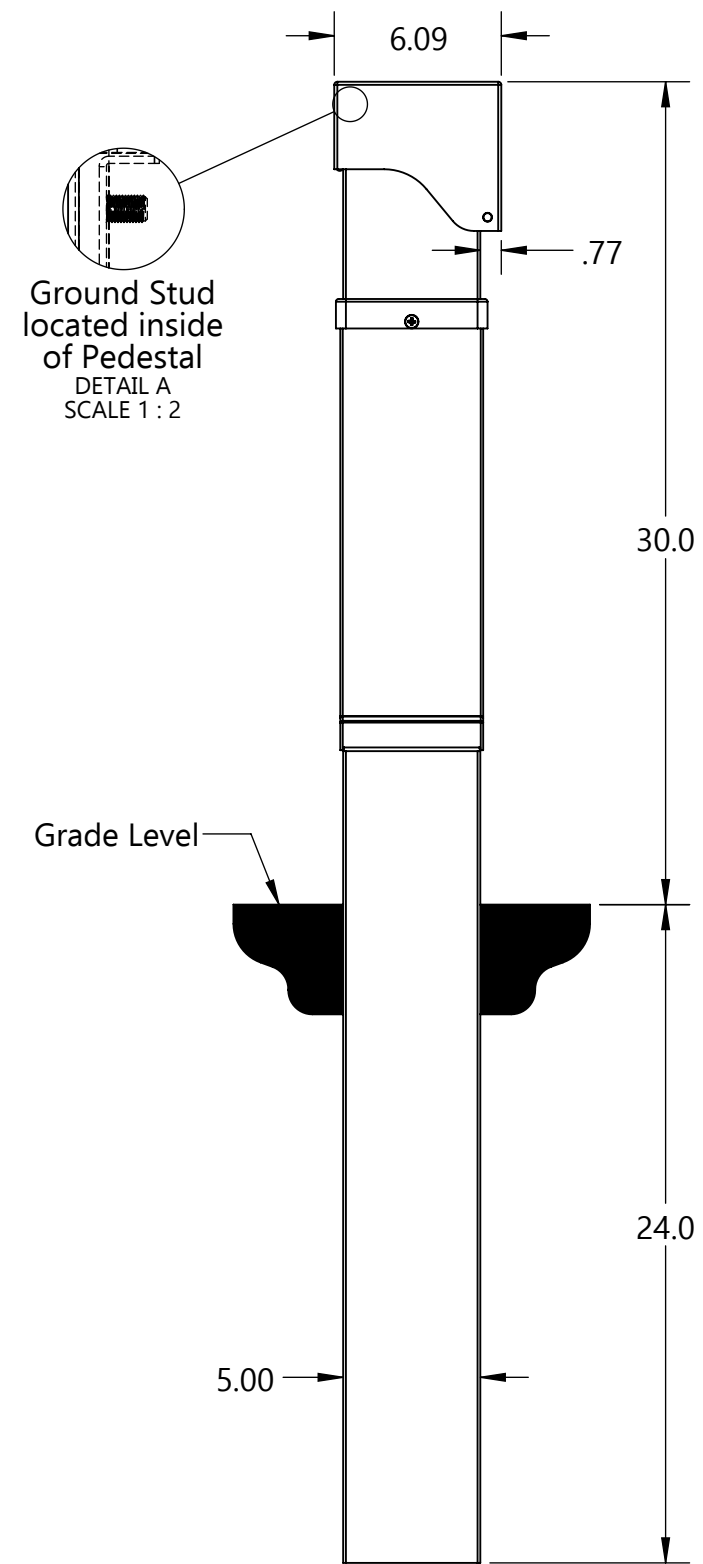

**Model Type:** Hinge Top Without Base: Direct Bury  
**Description:** 54" Hinge Top Without Base: Direct Bury

Part Numbers with Finish Indicated		Material	
Powder coated stainless steel			
Black (B)	154-C-HT-B	Pedestal Body	14 gauge stainless steel
Gray (G)	154-C-HT-G	Hinged Cover	14 gauge stainless steel
Bronze (BRZ)	154-C-HT-BRZ	Device Mounting Plate	14 gauge stainless steel
Green (GN)	154-C-HT-GN	Universal Cover	14 gauge stainless steel
Brown (BR)	154-C-HT-BR		
Custom (CSTM)	154-C-HT-CSTM (paint chip req'd)	Packaged Dimensions	4" x 7" x 56"
Brushed stainless steel	154-SS-HT	Packaged Weight	22 Lbs.