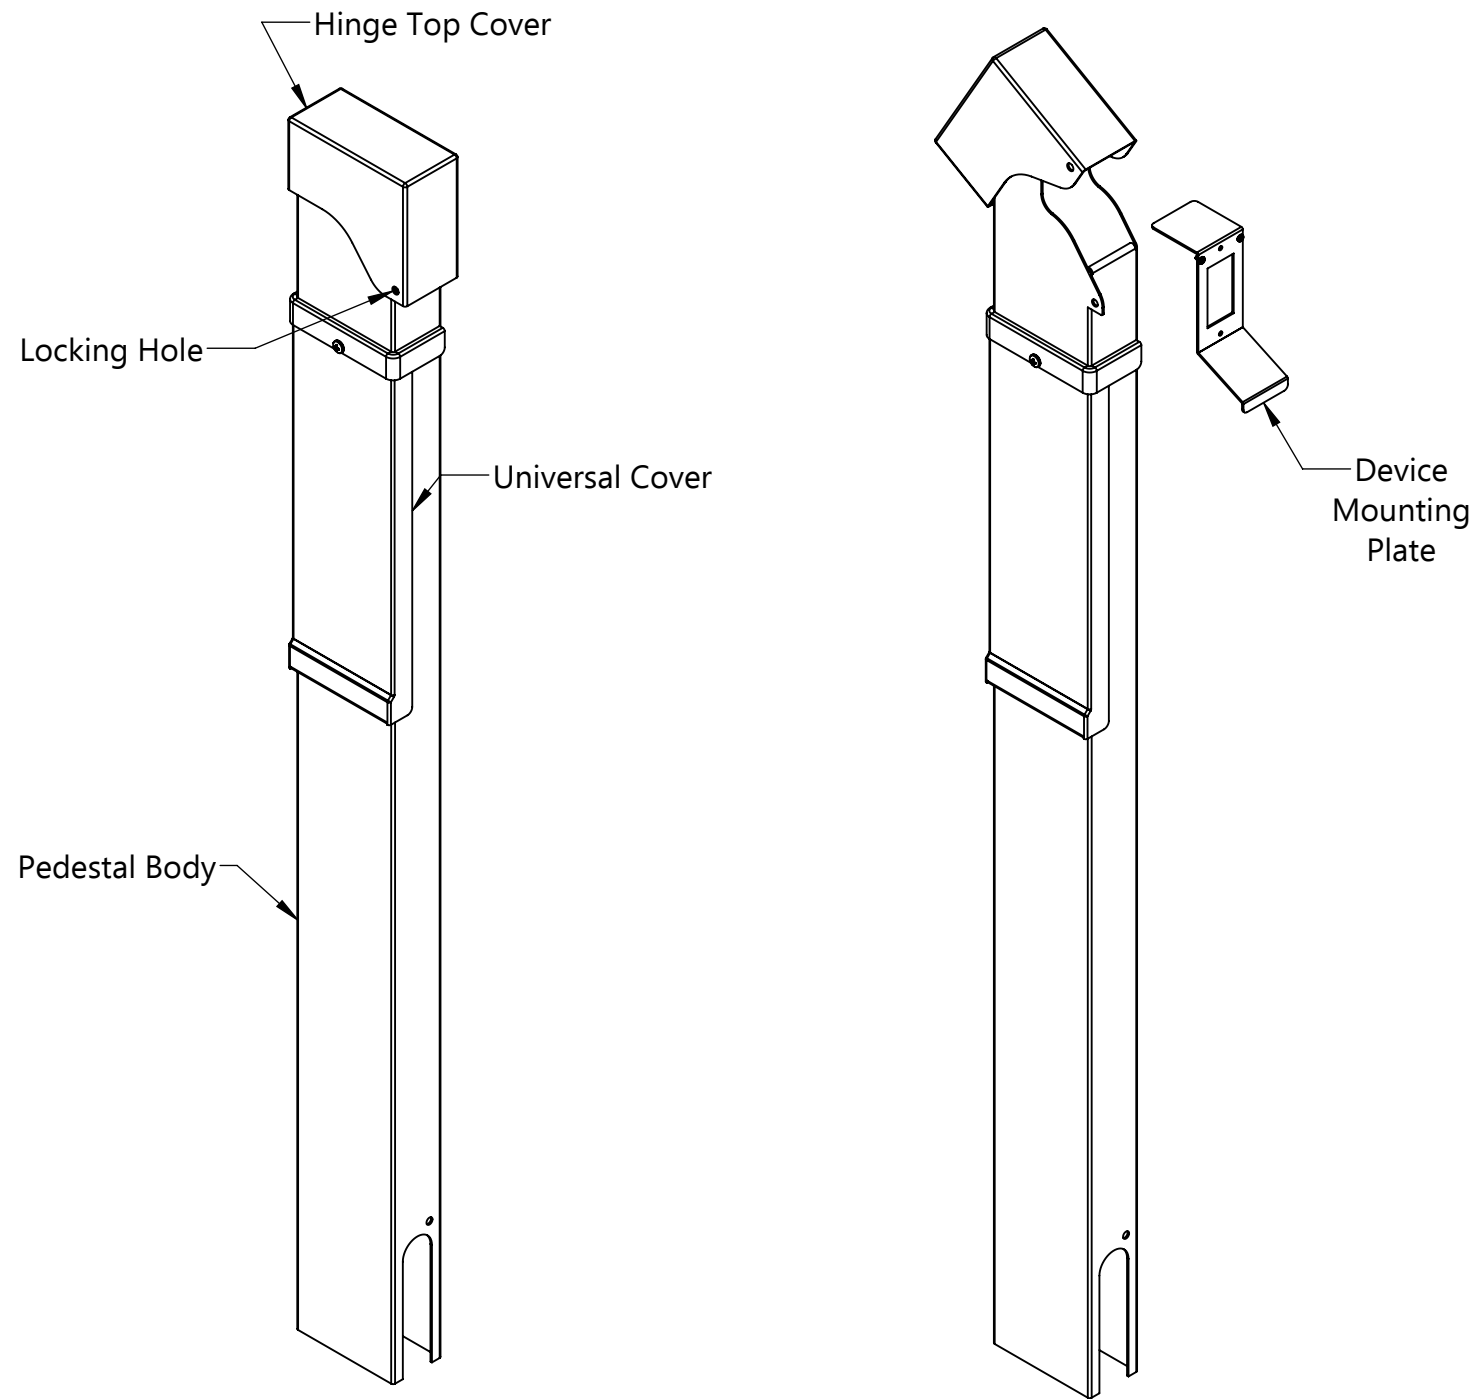

**Model Type:** Hinge Top Without Base: Direct Bury  
**Description:** 54" Hinge Top Without Base: Direct Bury

Part Numbers with Finish Indicated		Material	
Powder coated stainless steel			
Black (B)	154-C-HT-B	Pedestal Body	14 gauge stainless steel
Gray (G)	154-C-HT-G	Hinged Cover	14 gauge stainless steel
Bronze (BRZ)	154-C-HT-BRZ	Device Mounting Plate	14 gauge stainless steel
Green (GN)	154-C-HT-GN	Universal Cover	14 gauge stainless steel
Brown (BR)	154-C-HT-BR		
Custom (CSTM)	154-C-HT-CSTM (paint chip req'd)	Packaged Dimensions	4" x 7" x 56"
Brushed stainless steel	154-SS-HT	Packaged Weight	22 Lbs.