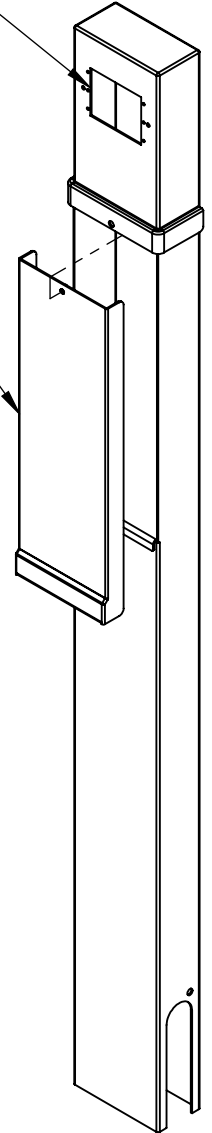

**1 GANG HORIZONTAL  
OPENING**

**UNIVERSAL  
COVER**

**MATERIAL: 14GA STAINLESS STEEL**

**PEDOC**

THE OUTDOOR ELECTRIC POWER SOLUTION

**PART: 154HZ**  
**DESCRIPTION: PEDOC Outlet Box Without Integral Base**